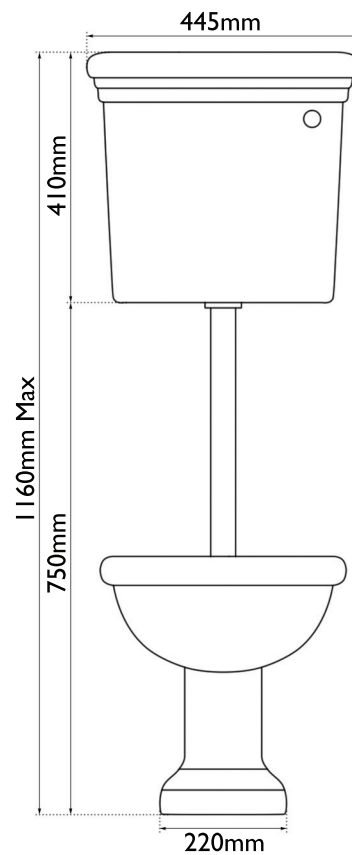

HURLINGHAM
The Bath Company

Hampton Ceramic Low Level WC Pan

Please note that all sizes above may vary $\pm 3\%$.

First fix should not be undertaken until the product has arrived on site for physical measurements to be taken.