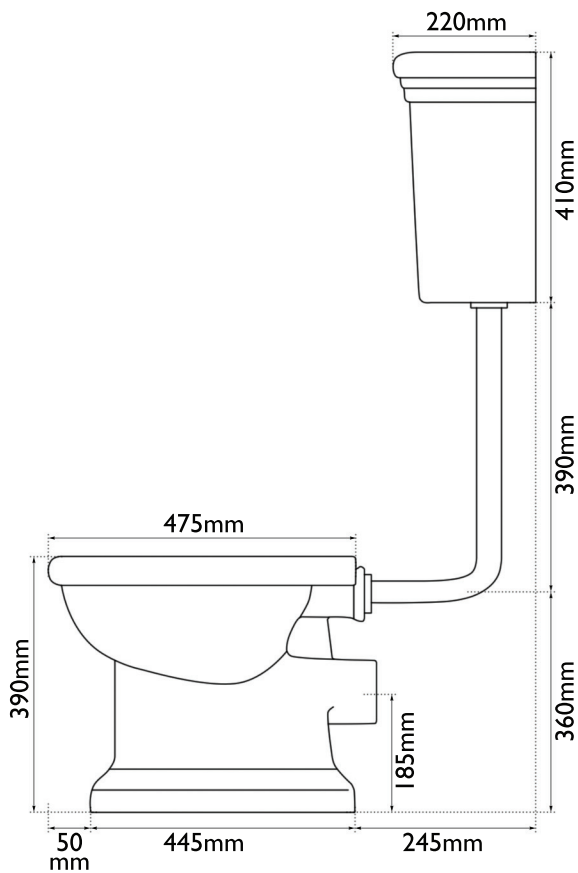

HURLINGHAM
The Bath Company

Hampton Ceramic Low Level WC Pan

Please note that all sizes above may vary $\pm 3\%$.

First fix should not be undertaken until the product has arrived on site for physical measurements to be taken.