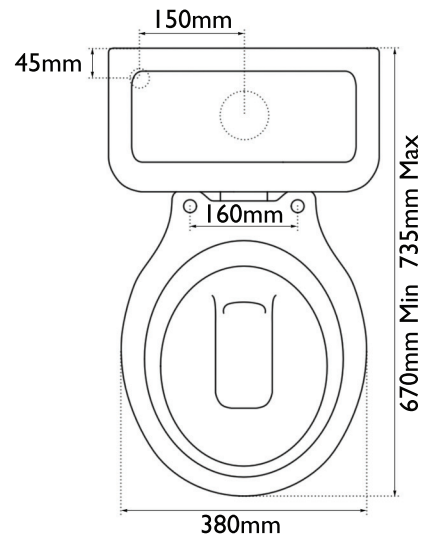

HURLINGHAM
The Bath Company

Hampton Ceramic Low Level WC Pan

Please note that all sizes above may vary $\pm 3\%$.

First fix should not be undertaken until the product has arrived on site for physical measurements to be taken.