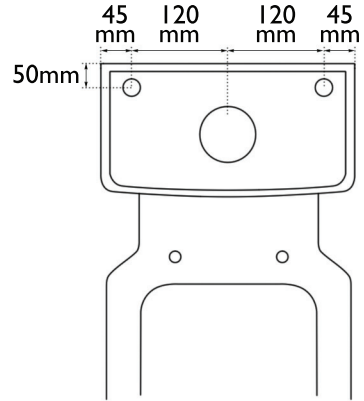

HURLINGHAM
The Bath Company

Chichester Ceramic Low Level WC Pan

90° 1/2" Socket
1/2 Male Compression

Elbow

Please note that all sizes above may vary $\pm 3\%$.

First fix should not be undertaken until the product has arrived on site for physical measurements to be taken.