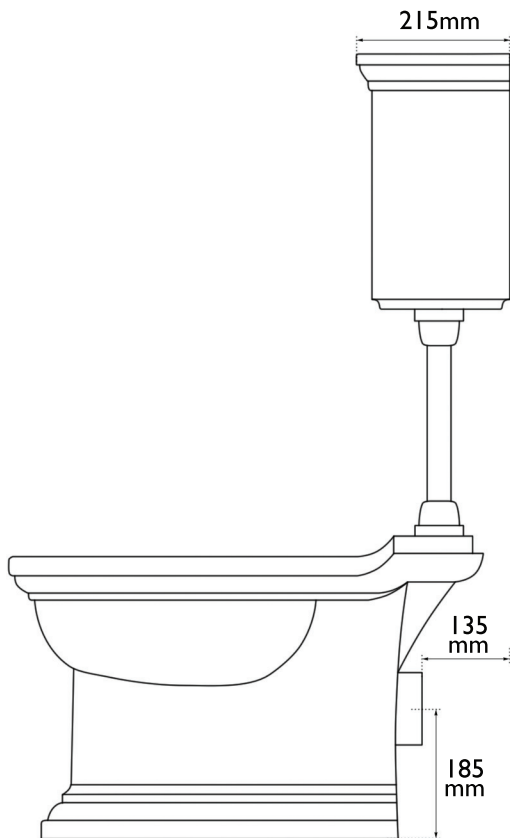

HURLINGHAM
The Bath Company

Chichester Ceramic Low Level WC Pan

90° 1/2" Socket
1/2 Male Compression

Elbow

Please note that all sizes above may vary $\pm 3\%$.

First fix should not be undertaken until the product has arrived on site for physical measurements to be taken.