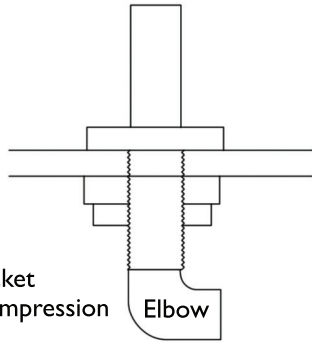

HURLINGHAM
The Bath Company

Chichester Ceramic Low Level WC Pan

90° 1/2" Socket
1/2 Male Compression

Elbow

Please note that all sizes above may vary $\pm 3\%$.

First fix should not be undertaken until the product has arrived on site for physical measurements to be taken.