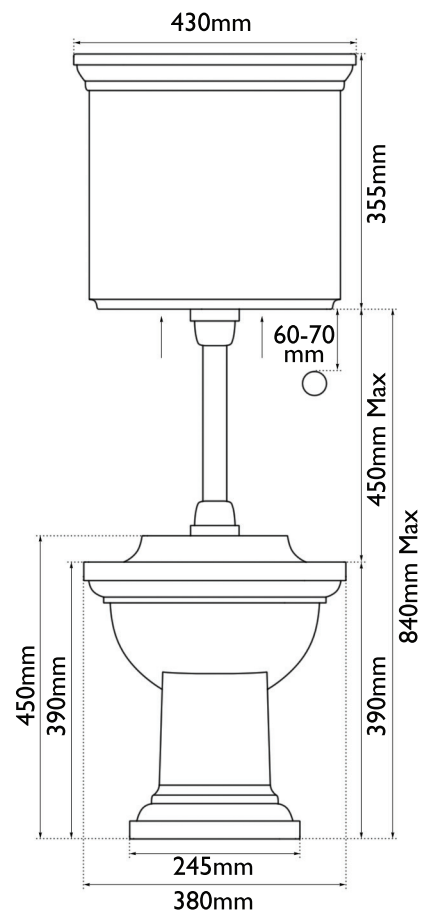

HURLINGHAM
The Bath Company

Chichester Ceramic Low Level WC Pan

90° 1/2" Socket
1/2 Male Compression

Elbow

Please note that all sizes above may vary $\pm 3\%$.

First fix should not be undertaken until the product has arrived on site for physical measurements to be taken.