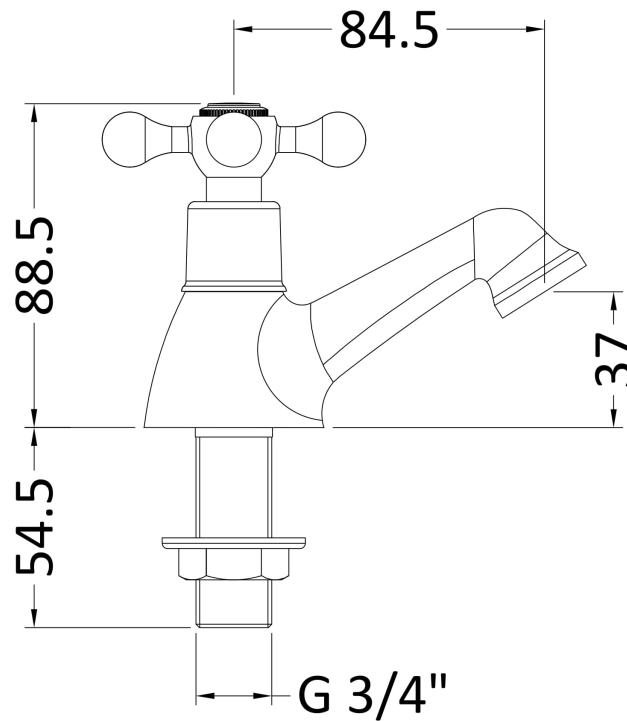

Sales Code: X382

Description: Viscount Bath Tap

Product Dimensions

Height (mm):	89
Width (mm):	40
Depth (mm):	120
Length (mm):	
Nett Weight (kg):	1.1

Packaging Dimensions

Height (mm):	132
Width (mm):	49
Depth (mm):	88
Gross Weight (kg):	1.3

Packaging Data

Box Colour:	White Cardboard Box
Box Qty:	1
Label Size:	100 x 50
Label Colour:	White Label
Label Qty:	2

Outer Box Dimensions (If Applicable)

Height (mm):	305
Width (mm):	335
Depth (mm):	335
Length (mm):	
Gross Weight (kg):	21
Barcode:	5055369008834

Product Details

Country of Origin:	China
Fitting Instruction:	No
Product Material:	Brass
Control Type:	Manual
Waste Included:	Waste Not Included
Waste Type:	Not Applicable
WRAS Approval: No	Approval No: N/A
Valve/Cartridge Type:	1/4 Turn Ceramic Disc
Colour/Finish:	Chrome
Mount Type:	Deck
Operating Pressure (bar):	0.1
Flow Rates: (Litres Per Min)	0.1 bar: 9 0.5 bar: 22 1 bar: 34 2 bar: 43 3 bar: 0
Pipe Size:	22 mm (3/4" Bsp)
Pipe Centres:	N/A