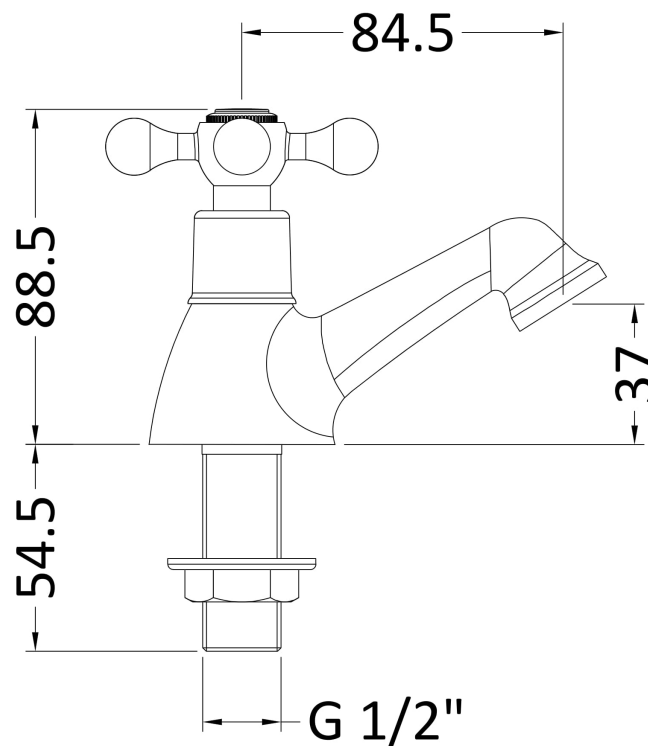

Sales Code: X381

Description: Viscount Basin Tap

Product Dimensions

Height (mm):	89
Width (mm):	40
Depth (mm):	120
Length (mm):	
Nett Weight (kg):	0.8

Packaging Dimensions

Height (mm):	132
Width (mm):	49
Depth (mm):	88
Gross Weight (kg):	1

Packaging Data

Box Colour:	White Cardboard Box
Box Qty:	1
Label Size:	100 x 50
Label Colour:	White Label
Label Qty:	2

Outer Box Dimensions (If Applicable)

Height (mm):	305
Width (mm):	335
Depth (mm):	335
Length (mm):	
Gross Weight (kg):	19
Barcode:	5055369008827

Product Details

Country of Origin:	China
Fitting Instruction:	No
Product Material:	Brass
Control Type:	Manual
Waste Included:	Waste Not Included
Waste Type:	Not Applicable
WRAS Approval:	No
Approval No:	N/A
Valve/Cartridge Type:	1/4 Turn Ceramic Disc
Colour/Finish:	Chrome
Mount Type:	Deck
Operating Pressure (bar):	0.1

Flow Rates: (Litres Per Min)	0.1 bar: 6	0.5 bar: 21	1 bar: 30	2 bar: 41	3 bar: 0
Pipe Size:	15 mm (1/2" Bsp)				
Pipe Centres:	N/A				