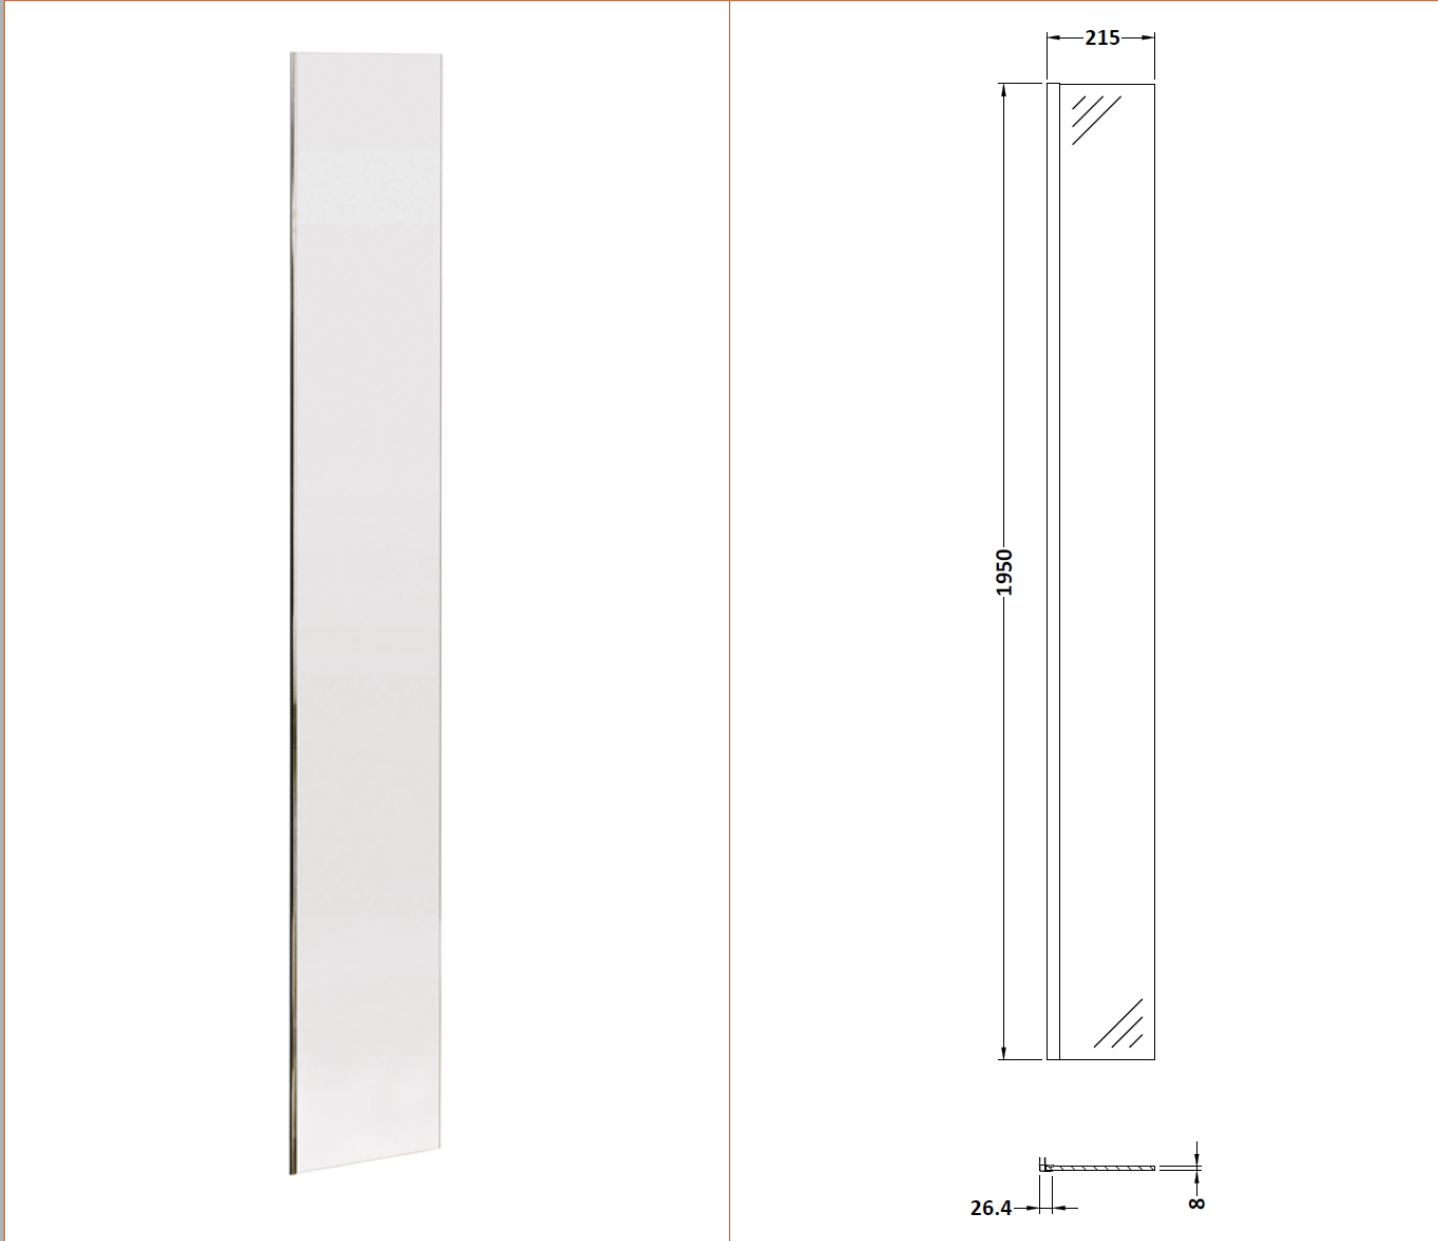

Sales Code: WRSBB250

Description: 215X1950 Return Screen Bb

Packaging Details

Barcode: 5056462618098

Sales Code: WRSB250

Description: Wetroom Screen Return 215mm X1950mm

Product Dimensions

Height (mm):	1950
Width (mm):	28
Depth (mm):	215
Nett Weight (kg):	9.36

Packaging Dimensions

Height (mm):	55
Width (mm):	285
Length (mm):	2010
Gross Weight (kg):	9.36

Packaging Data

Box Colour:	Brown Cardboard Box - Printed
Box Qty:	1
Label Size:	100 x 50
Label Colour:	Not Applicable
Label Qty:	0

Outer Box Dimensions (If Applicable)

Height (mm):	
Width (mm):	
Depth (mm):	
Length (mm):	
Gross Weight (kg):	
Barcode:	5055369007417

Product Details

Country of Origin:	China
Fitting Instruction:	No
CE Approval:	Yes
Profile Material:	Aluminium
Profile Finish:	Polished Chrome
Adjustments (mm):	N/A
Entry Width (mm):	N/A
Swing In Dim (mm):	N/A
Swing Out Dim (mm):	N/A
Radius (mm):	Not Applicable
Glass Thickness (mm):	8
Easy Fit:	No
Easy Clean:	Yes
Handle Style:	Not Applicable
Handle Material:	Not Applicable
Enclosure Design:	Frameless
Wheel Type:	Not Applicable
Support Bar Included:	Support Bar Not Included
Extras:	None

Sales Code: WRSF016

Description: Return Screen L Profile Kit 1950mm Brass

Product Dimensions

Height (mm):	1950
Width (mm):	
Depth (mm):	
Nett Weight (kg):	0.81

Packaging Dimensions

Height (mm):	40
Width (mm):	40
Length (mm):	1860
Gross Weight (kg):	0.81