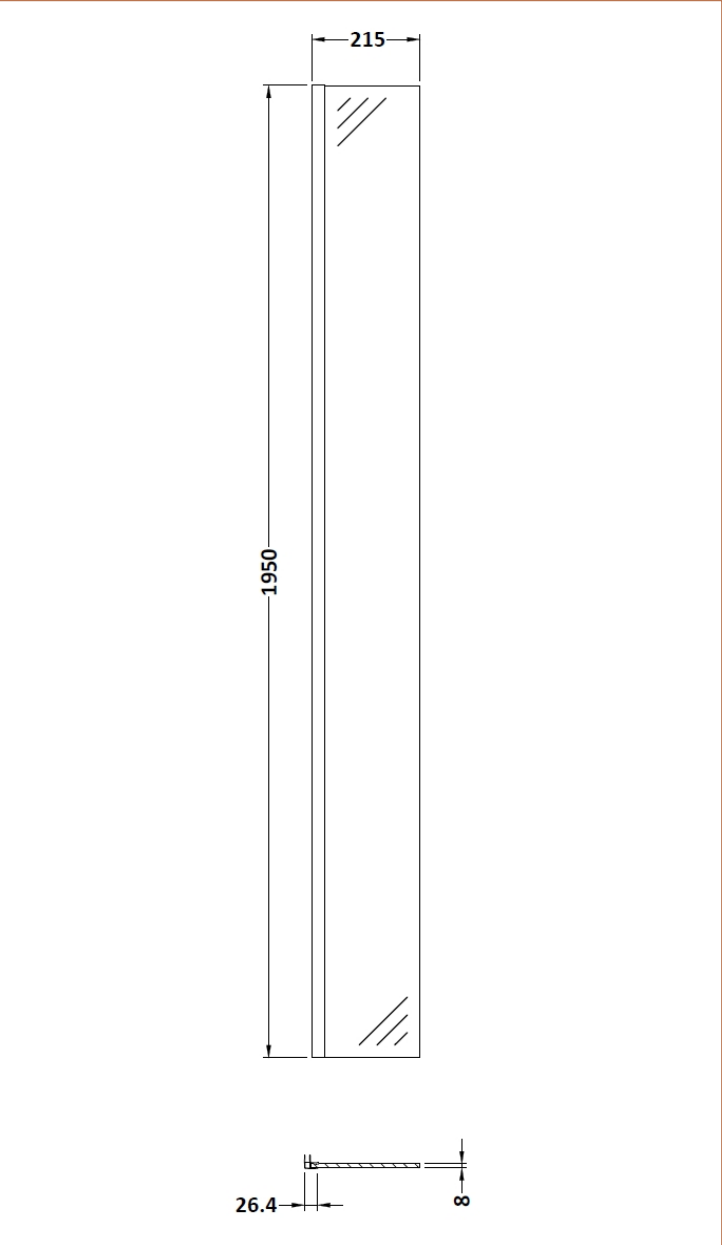

Sales Code: WRSBB250

Description: 215X1950 Return Screen Bb

Packaging Details

Barcode: 5056462618098

Sales Code: WRSB250

Description: Wetroom Screen Return 215mm X1950mm

Product Dimensions

Height (mm):	1950
Width (mm):	28
Depth (mm):	215
Nett Weight (kg):	9.36

Packaging Dimensions

Height (mm):	55
Width (mm):	285
Length (mm):	2010
Gross Weight (kg):	9.36

Packaging Data

Box Colour:	Brown Cardboard Box - Printed
Box Qty:	1
Label Size:	100 x 50
Label Colour:	Not Applicable
Label Qty:	0

Outer Box Dimensions (If Applicable)

Height (mm):	
Width (mm):	
Depth (mm):	
Length (mm):	
Gross Weight (kg):	
Barcode:	5055369007417

Product Details

Country of Origin:	China
Fitting Instruction:	No
CE Approval:	Yes
Profile Material:	Aluminium
Profile Finish:	Polished Chrome
Adjustments (mm):	N/A
Entry Width (mm):	N/A
Swing In Dim (mm):	N/A
Swing Out Dim (mm):	N/A
Radius (mm):	Not Applicable
Glass Thickness (mm):	8
Easy Fit:	No
Easy Clean:	Yes
Handle Style:	Not Applicable
Handle Material:	Not Applicable
Enclosure Design:	Frameless
Wheel Type:	Not Applicable
Support Bar Included:	Support Bar Not Included
Extras:	None

Sales Code: WRSF016

Description: Return Screen L Profile Kit 1950mm Brass

Product Dimensions

Height (mm):	1950
Width (mm):	
Depth (mm):	
Nett Weight (kg):	0.81

Packaging Dimensions

Height (mm):	40
Width (mm):	40
Length (mm):	1860
Gross Weight (kg):	0.81