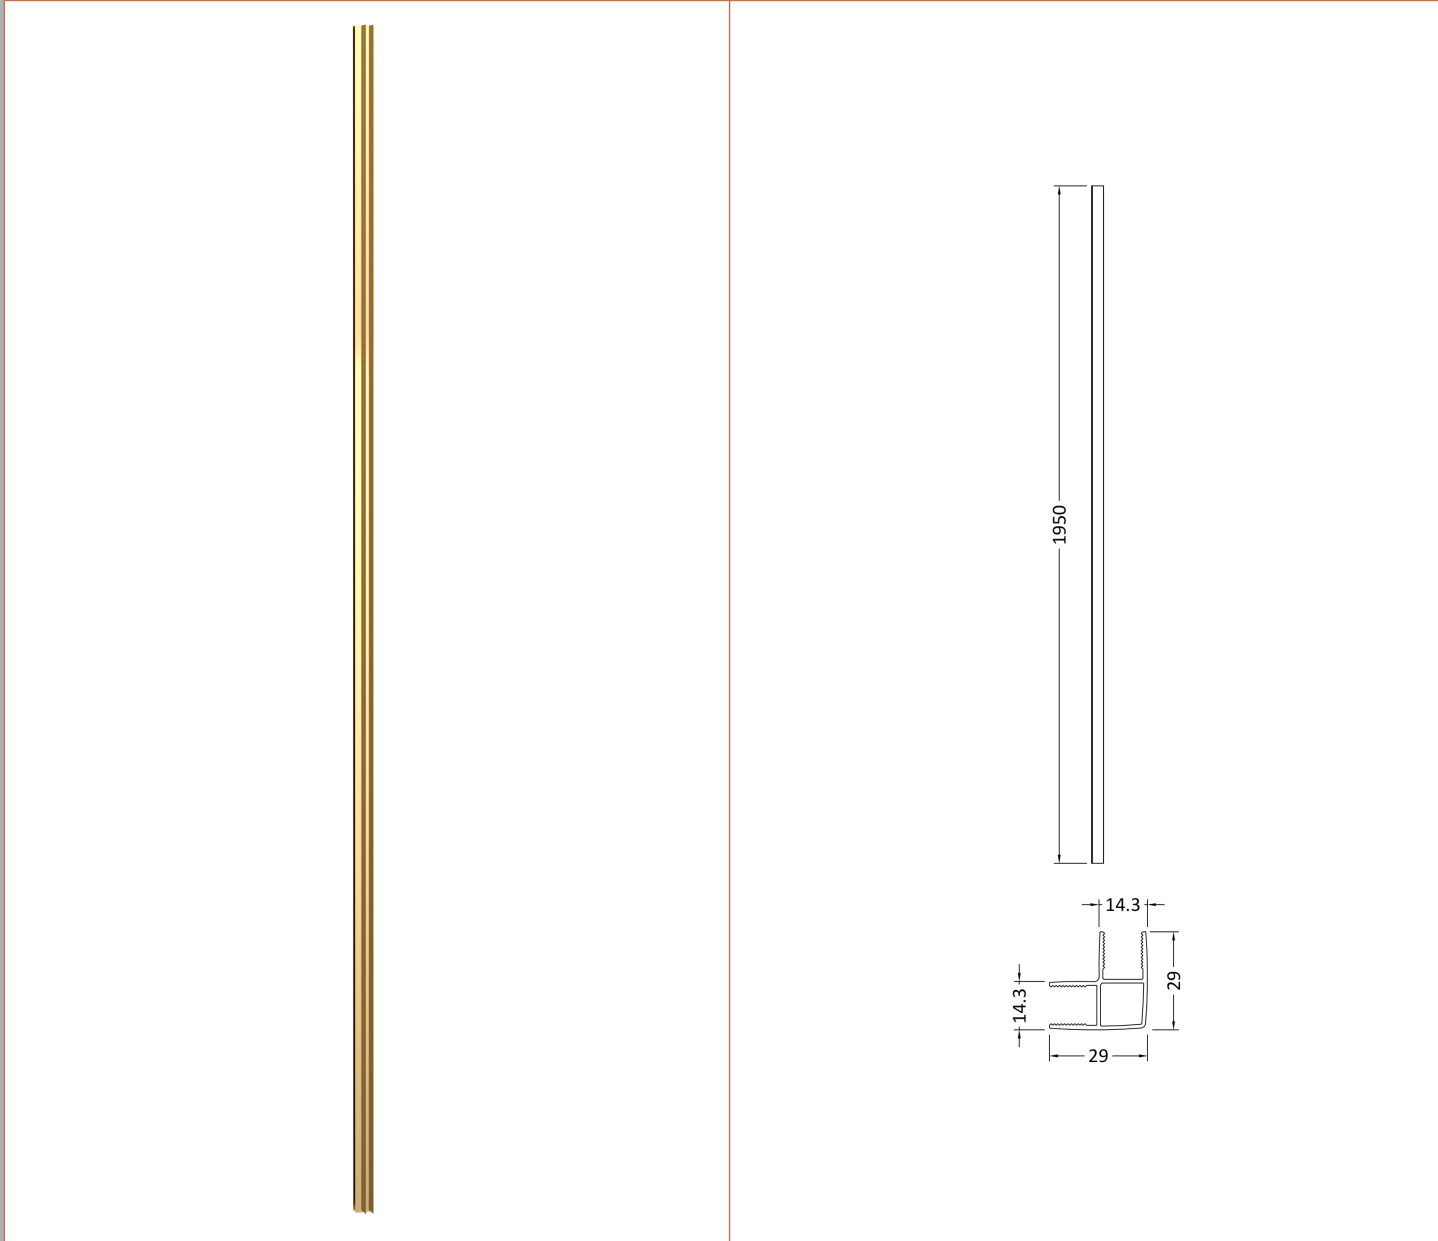

Sales Code: WRSBB250

Description: 215X1950 Return Screen Bb

Packaging Details

Barcode: 5056462618098

Sales Code: WRSB250

Description: Wetroom Screen Return 215mm X1950mm

Product Dimensions

Height (mm):	1950
Width (mm):	28
Depth (mm):	215
Nett Weight (kg):	9.36

Packaging Dimensions

Height (mm):	55
Width (mm):	285
Length (mm):	2010
Gross Weight (kg):	9.36

Packaging Data

Box Colour:	Brown Cardboard Box - Printed
Box Qty:	1
Label Size:	100 x 50
Label Colour:	Not Applicable
Label Qty:	0

Outer Box Dimensions (If Applicable)

Height (mm):	
Width (mm):	
Depth (mm):	
Length (mm):	
Gross Weight (kg):	
Barcode:	5055369007417

Product Details

Country of Origin:	China
Fitting Instruction:	No
CE Approval:	Yes
Profile Material:	Aluminium
Profile Finish:	Polished Chrome
Adjustments (mm):	N/A
Entry Width (mm):	N/A
Swing In Dim (mm):	N/A
Swing Out Dim (mm):	N/A
Radius (mm):	Not Applicable
Glass Thickness (mm):	8
Easy Fit:	No
Easy Clean:	Yes
Handle Style:	Not Applicable
Handle Material:	Not Applicable
Enclosure Design:	Frameless
Wheel Type:	Not Applicable
Support Bar Included:	Support Bar Not Included
Extras:	None

Sales Code: WRSF016

Description: Return Screen L Profile Kit 1950mm Brass

Product Dimensions

Height (mm):	1950
Width (mm):	
Depth (mm):	
Nett Weight (kg):	0.81

Packaging Dimensions

Height (mm):	40
Width (mm):	40
Length (mm):	1860
Gross Weight (kg):	0.81