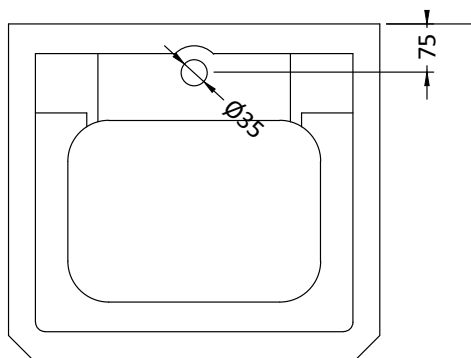

SALES CODE:	VCBM001	DESCRIPTION:	VICTRION 540MM MEDIUM BASIN CODES: VCBM001 / 002 / 003
--------------------	----------------	---------------------	---

FOR USE WITH :	VICTRION MEDIUM PEDESTAL	CODE: VCPM002
-----------------------	---------------------------------	----------------------

VCBM002 (2 TAPHOLES)

OVERFLOW/CHAIN STAY

* Chain stay hole on 2 Taphole basin only

VCBM001 (1 TAPHOLE)

VCBM003 (3 TAPHOLES)