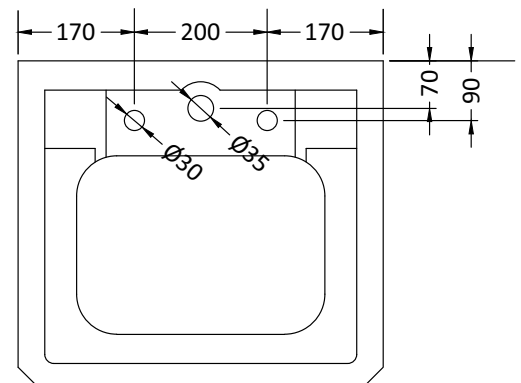

SALES CODE:	VCBM001	DESCRIPTION:	VICTRION 540MM MEDIUM BASIN CODES: VCBM001 / 002 / 003
--------------------	----------------	---------------------	---

FOR USE WITH :	VICTRION MEDIUM PEDESTAL	CODE: VCPM002
-----------------------	---------------------------------	----------------------

VCBM002 (2 TAPHOLES)

OVERFLOW/CHAIN STAY

* Chain stay hole on 2 Taphole basin only

VCBM001 (1 TAPHOLE)

VCBM003 (3 TAPHOLES)