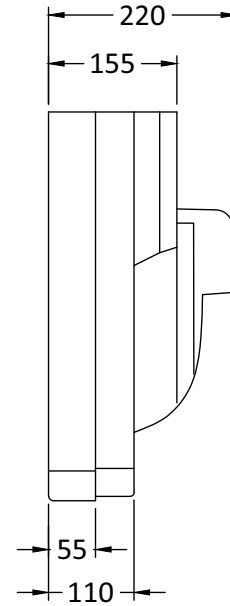

SALES CODE:	VCBM001	DESCRIPTION:	VICTRION 540MM MEDIUM BASIN CODES: VCBM001 / 002 / 003
--------------------	----------------	---------------------	---

FOR USE WITH :	VICTRION MEDIUM PEDESTAL	CODE: VCPM002
-----------------------	---------------------------------	----------------------

VCBM002 (2 TAPHOLES)

OVERFLOW/CHAIN STAY

* Chain stay hole on 2 Taphole basin only

VCBM001 (1 TAPHOLE)

VCBM003 (3 TAPHOLES)