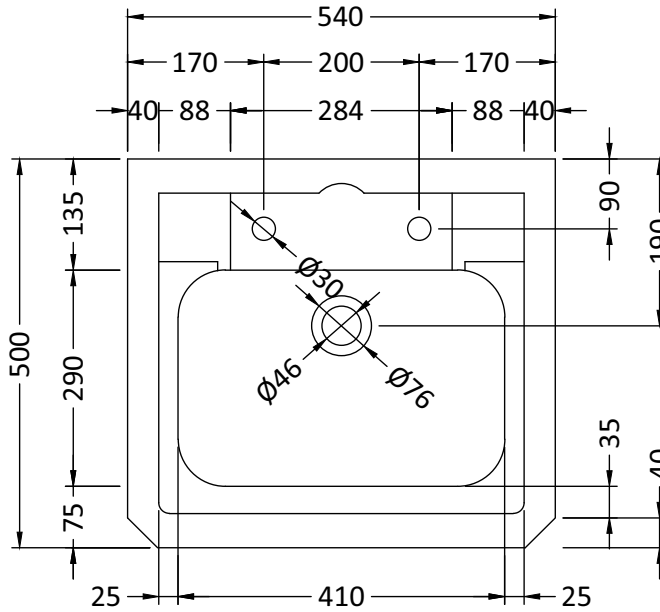

SALES CODE:	VCBM001	DESCRIPTION:	VICTRION 540MM MEDIUM BASIN CODES: VCBM001 / 002 / 003
--------------------	----------------	---------------------	---

FOR USE WITH :	VICTRION MEDIUM PEDESTAL	CODE: VCPM002
-----------------------	---------------------------------	----------------------

VCBM002 (2 TAPHOLES)

OVERFLOW/CHAIN STAY

* Chain stay hole on 2 Taphole basin only

VCBM001 (1 TAPHOLE)

VCBM003 (3 TAPHOLES)