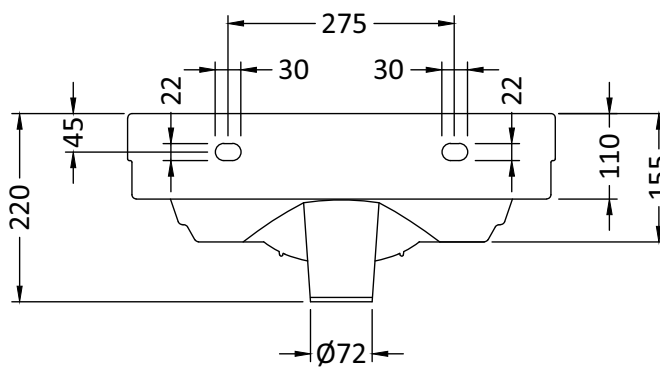

SALES CODE:	VCBM001	DESCRIPTION:	VICTRION 540MM MEDIUM BASIN CODES: VCBM001 / 002 / 003
--------------------	----------------	---------------------	---

FOR USE WITH :	VICTRION MEDIUM PEDESTAL	CODE: VCPM002
-----------------------	---------------------------------	----------------------

VCBM002 (2 TAPHOLES)

OVERFLOW/CHAIN STAY

* Chain stay hole on 2 Taphole basin only

VCBM001 (1 TAPHOLE)

VCBM003 (3 TAPHOLES)