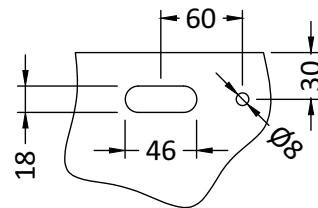

SALES CODE:	VCBM001	DESCRIPTION:	VICTRION 540MM MEDIUM BASIN CODES: VCBM001 / 002 / 003
--------------------	----------------	---------------------	---

FOR USE WITH :	VICTRION MEDIUM PEDESTAL	CODE: VCPM002
-----------------------	---------------------------------	----------------------

VCBM002 (2 TAPHOLES)

OVERFLOW/CHAIN STAY

* Chain stay hole on 2 Taphole basin only

VCBM001 (1 TAPHOLE)

VCBM003 (3 TAPHOLES)