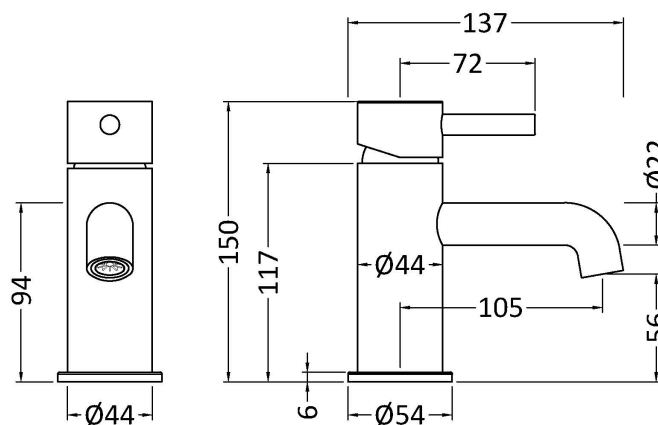

Sales Code: TVT315

Description: Verity Mini Mono Basin Mixer With Waste

Product Dimensions

Height (mm):	148
Width (mm):	54
Depth (mm):	143
Length (mm):	
Nett Weight (kg):	0.75

Packaging Dimensions

Height (mm):	158
Width (mm):	54
Depth (mm):	157
Gross Weight (kg):	0.95

Packaging Data

Box Colour:	White Cardboard Box
Box Qty:	1
Label Size:	100 x 50
Label Colour:	White Label
Label Qty:	2

Outer Box Dimensions (If Applicable)

Height (mm):	165
Width (mm):	270
Depth (mm):	390
Length (mm):	

Gross Weight (kg):	
Barcode:	5055275870709

Product Details

Country of Origin:	China
Fitting Instruction:	No
Product Material:	Brass
Control Type:	Manual
Waste Included:	Waste Included
Waste Type:	Not Applicable
WRAS Approval: N/A	Approval No: N/A
Valve/Cartridge Type:	Single Lever Cartridge
Colour/Finish:	Chrome
Mount Type:	Deck
Operating Pressure (bar):	0.1

Flow Rates: (Litres Per Min)	0.1 bar: 2.9	0.5 bar: 5.7	1 bar: 7.9	2 bar: 11.1	3 bar: 13.6
Pipe Size:	15 mm (1/2" Bsp)				
Pipe Centres:	N/A				