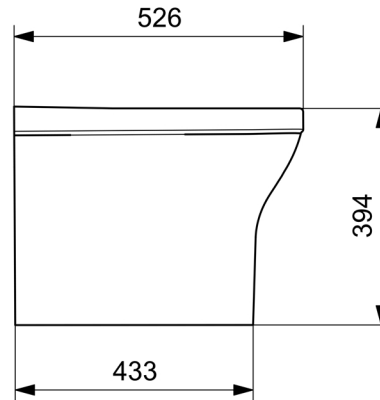

Savuto Series

Back to Wall

TISSINO

Designed to Inspire
Made to Experience

TISSINO

T 0345 582 8000
E info@tissino.co.uk
W tissino.co.uk

2 Lyncastle Road
Appleton Thorn
Warrington WA4 4SN

We reserve the right to
change this information
without prior notice