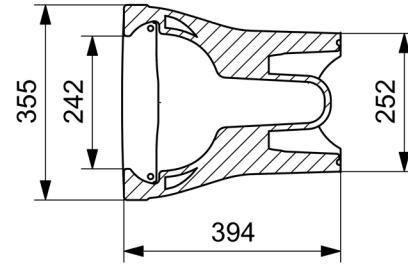

Savuto Series

Back to Wall

TISSINO

Designed to Inspire
Made to Experience

TISSINO

T 0345 582 8000
E info@tissino.co.uk
W tissino.co.uk

2 Lyncastle Road
Appleton Thorn
Warrington WA4 4SN

We reserve the right to
change this information
without prior notice