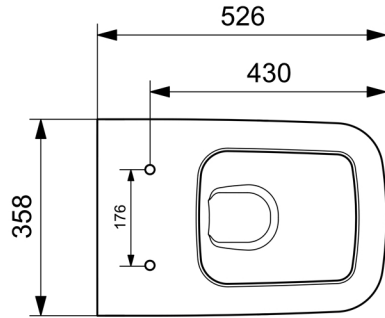

Savuto Series

Back to Wall

TISSINO

Designed to Inspire
Made to Experience

TISSINO

T 0345 582 8000
E info@tissino.co.uk
W tissino.co.uk

2 Lyncastle Road
Appleton Thorn
Warrington WA4 4SN

We reserve the right to
change this information
without prior notice