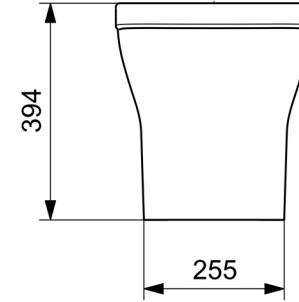

Savuto Series

Back to Wall

TISSINO

Designed to Inspire
Made to Experience

TISSINO

T 0345 582 8000
E info@tissino.co.uk
W tissino.co.uk

2 Lyncastle Road
Appleton Thorn
Warrington WA4 4SN

We reserve the right to
change this information
without prior notice