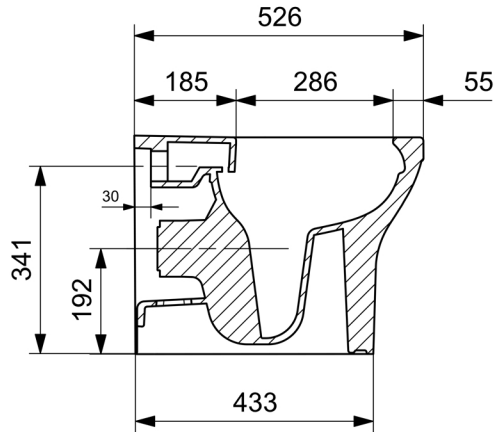

Savuto Series

Back to Wall

TISSINO

Designed to Inspire
Made to Experience

TISSINO

T 0345 582 8000
E info@tissino.co.uk
W tissino.co.uk

2 Lyncastle Road
Appleton Thorn
Warrington WA4 4SN

We reserve the right to
change this information
without prior notice