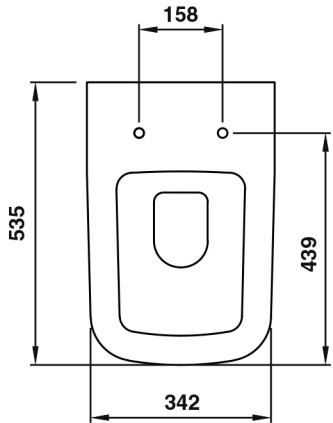

Savuto Series

Wall Hung Rimless Pan & Soft Close Seat

TSO-202 - Wall hung rimless pan & soft close seat

TSO-104 - Wall hung rimless pan

TSO-103 - Soft Close Seat

tissino

Designed to Inspire
Made to Experience

tissino

T 0345 582 8000
E info@tissino.co.uk
W tissino.co.uk

2 Lyncastle Road
Appleton Thorn
Warrington WA4 4SN

We reserve the right to
change this information
without prior notice