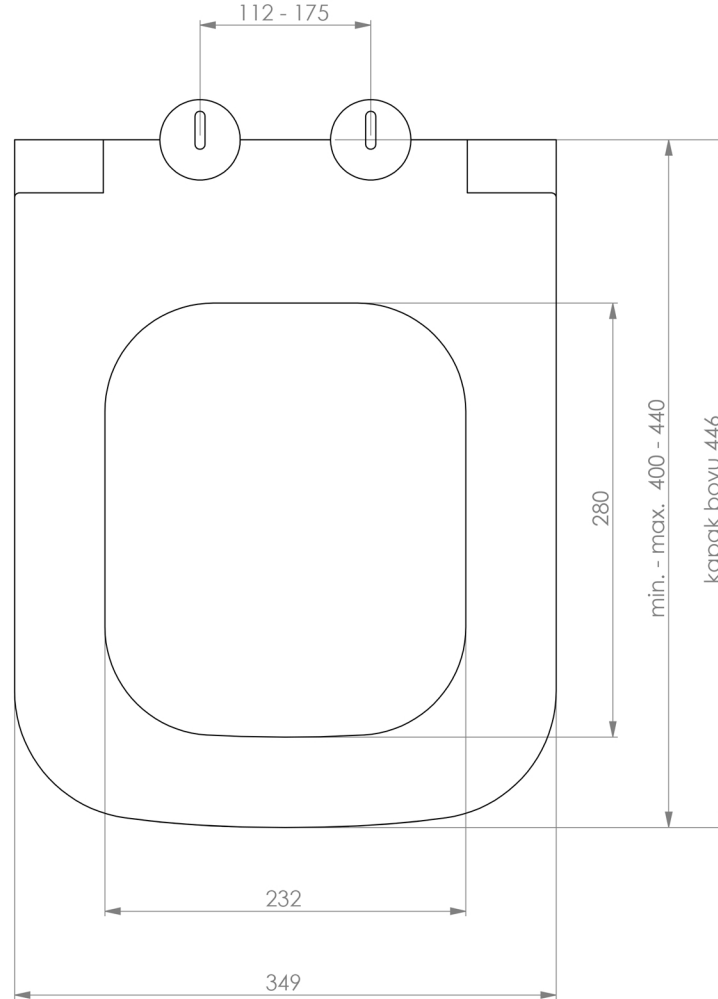

Savuto Series

Soft Close Seat

tissino

Designed to Inspire
Made to Experience

tissino

T 0345 582 8000
E info@tissino.co.uk
W tissino.co.uk

2 Lyncastle Road
Appleton Thorn
Warrington WA4 4SN

We reserve the right to
change this information
without prior notice