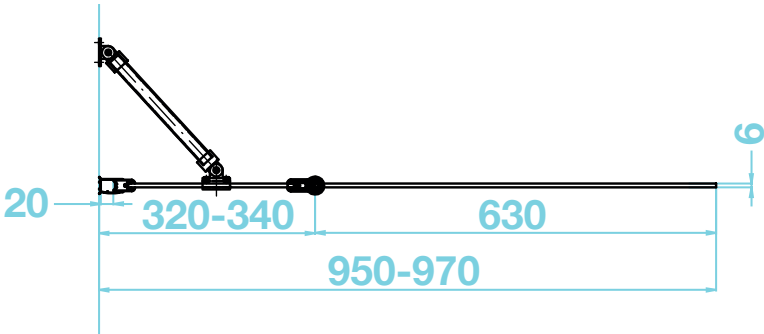

## Double Panel Curved Bath Screen

**tissino**

Designed to Inspire  
Made to Experience

**tissino**

T 0345 582 8000  
E [info@tissino.co.uk](mailto:info@tissino.co.uk)  
W [tissino.co.uk](http://tissino.co.uk)