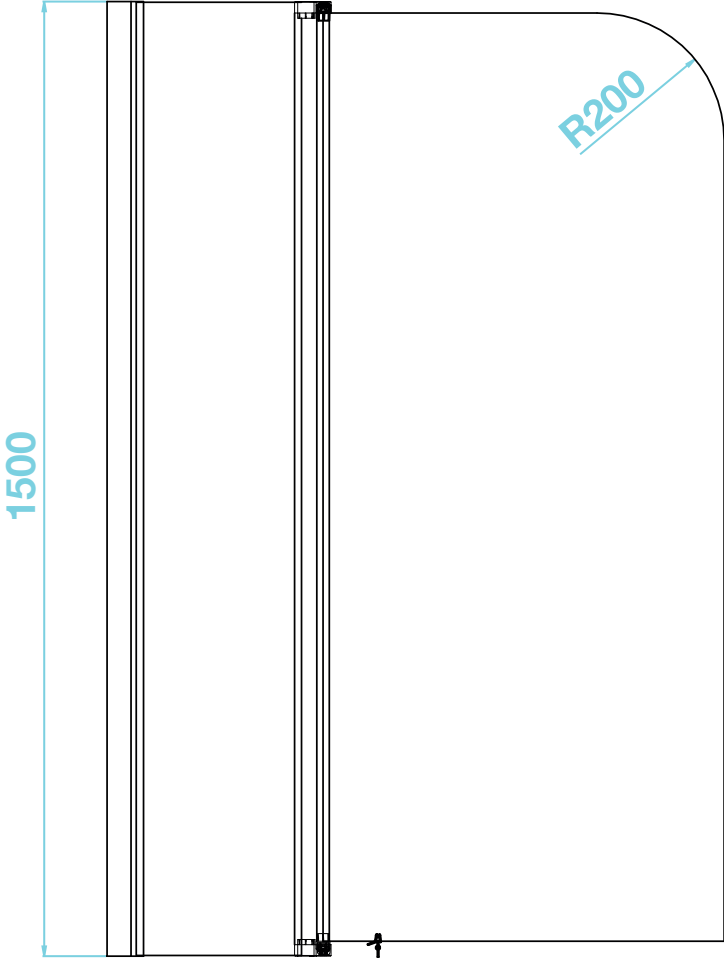

## Double Panel Curved Bath Screen

**tissino**

Designed to Inspire  
Made to Experience

**tissino**

T 0345 582 8000  
E [info@tissino.co.uk](mailto:info@tissino.co.uk)  
W [tissino.co.uk](http://tissino.co.uk)