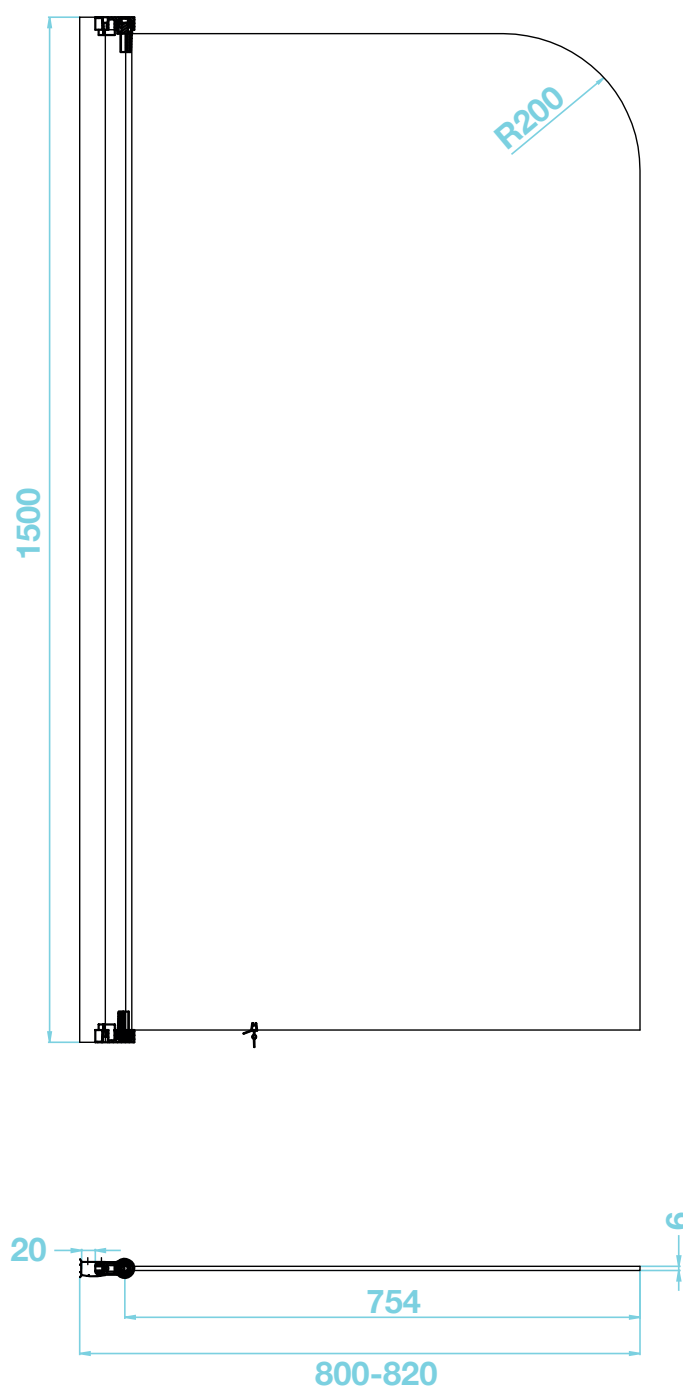

Messina Series

Single Panel Curved Bath Screen

tissino

Designed to Inspire
Made to Experience

tissino

T 0345 582 8000
E info@tissino.co.uk
W tissino.co.uk

2 Lyncastle Road
Appleton Thorn
Warrington WA4 4SN

We reserve the right to
change this information
without prior notice