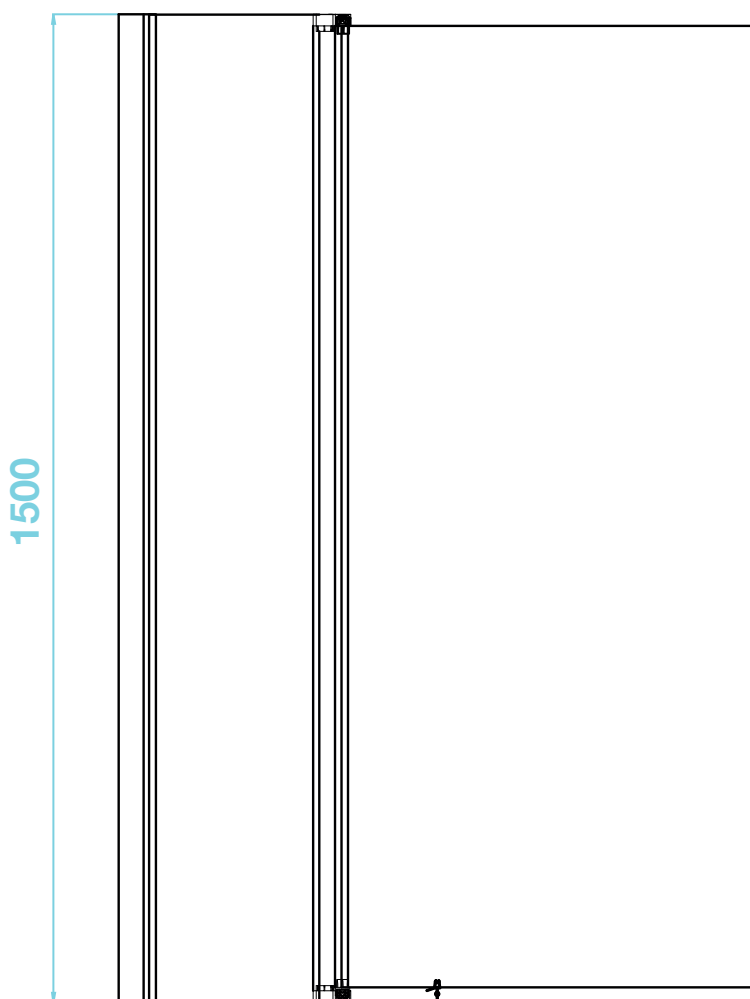

Messina Series

Double Panel Rectangular Bath Screen

tissino

Designed to Inspire
Made to Experience

tissino

T 0345 582 8000
E info@tissino.co.uk
W tissino.co.uk

2 Lyncastle Road
Appleton Thorn
Warrington WA4 4SN