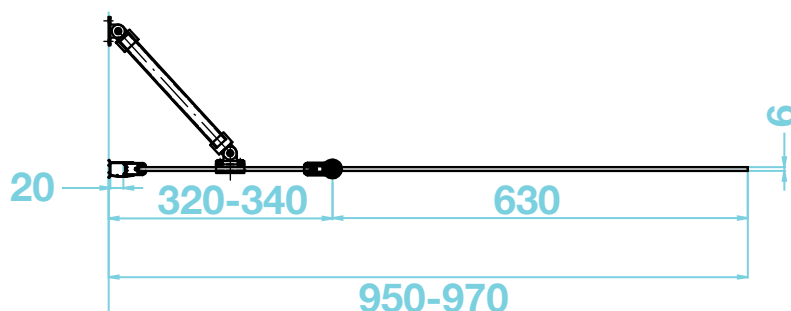

Messina Series

Double Panel Rectangular Bath Screen

tissino

Designed to Inspire
Made to Experience

tissino

T 0345 582 8000
E info@tissino.co.uk
W tissino.co.uk

2 Lyncastle Road
Appleton Thorn
Warrington WA4 4SN