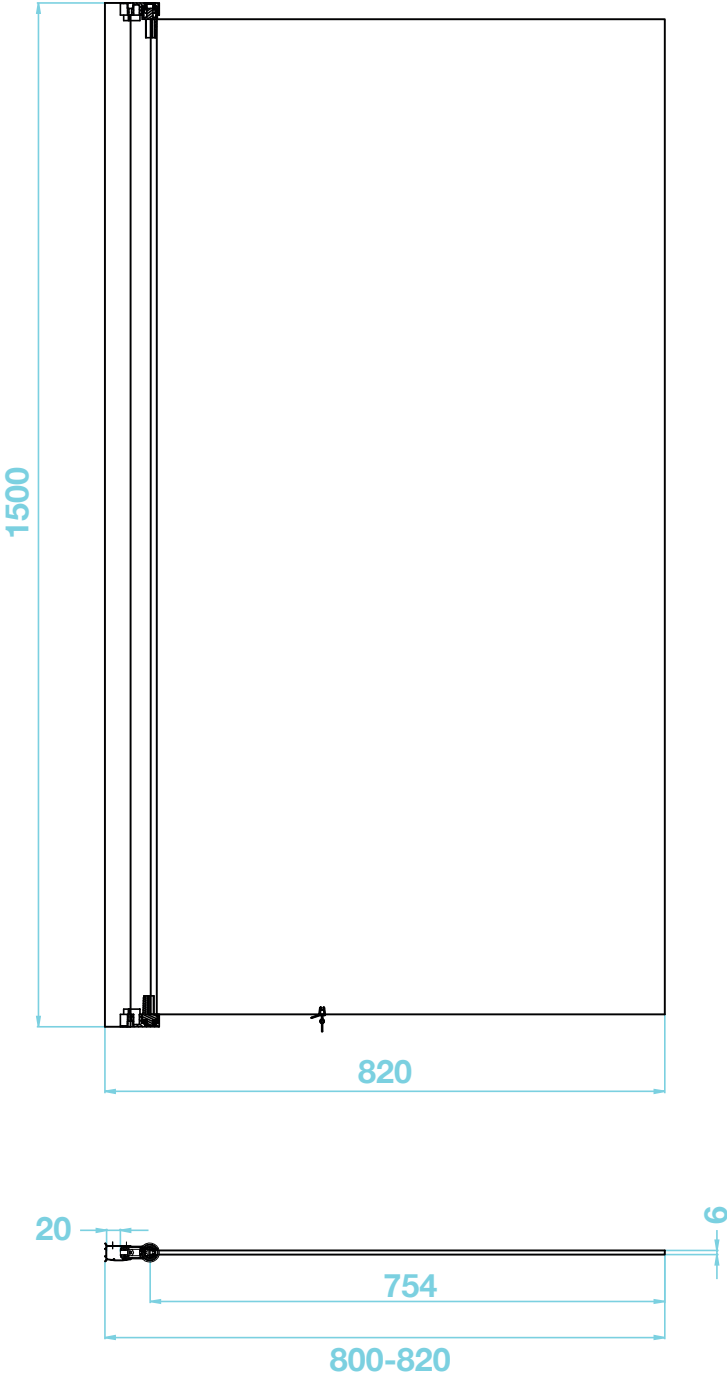

Messina Series

Single Panel Rectangular Bath Screen

tissino

Designed to Inspire
Made to Experience

tissino

T 0345 582 8000
E info@tissino.co.uk
W tissino.co.uk

2 Lyncastle Road
Appleton Thorn
Warrington WA4 4SN