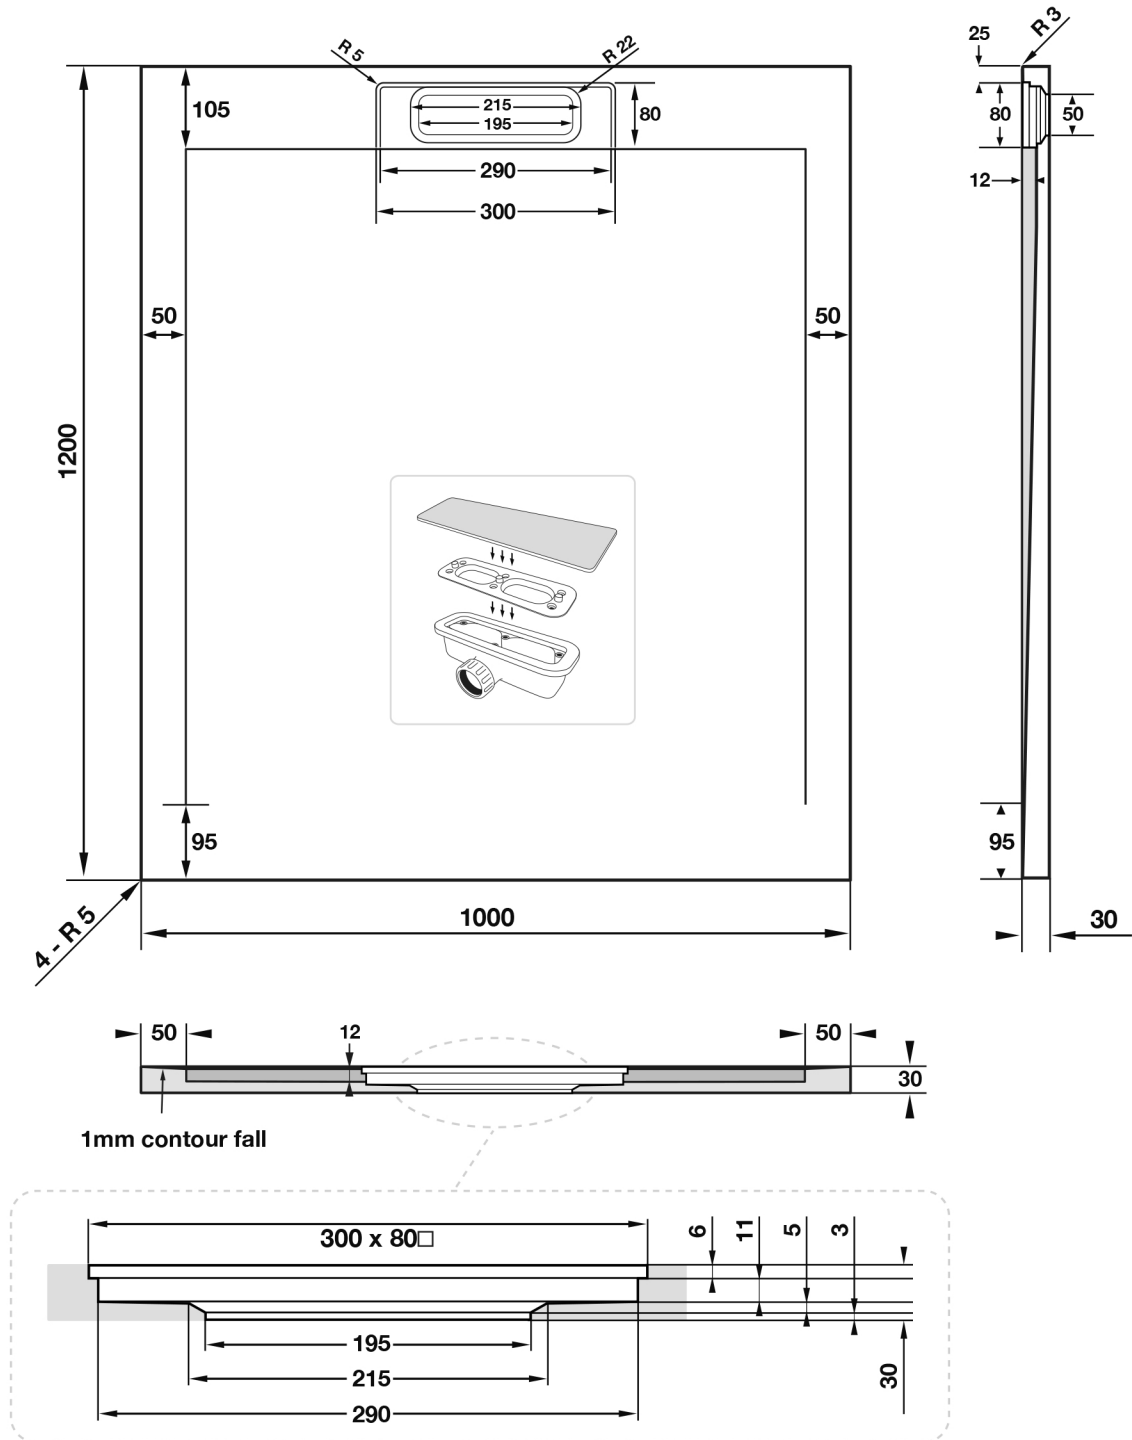

Giorgio Lux Series

Rectangle Shower Tray 1200 x 1000mm

tissino

Designed to Inspire
Made to Experience

tissino

T 0345 582 8000
E info@tissino.co.uk
W tissino.co.uk

2 Lyncastle Road
Appleton Thorn
Warrington WA4 4SN