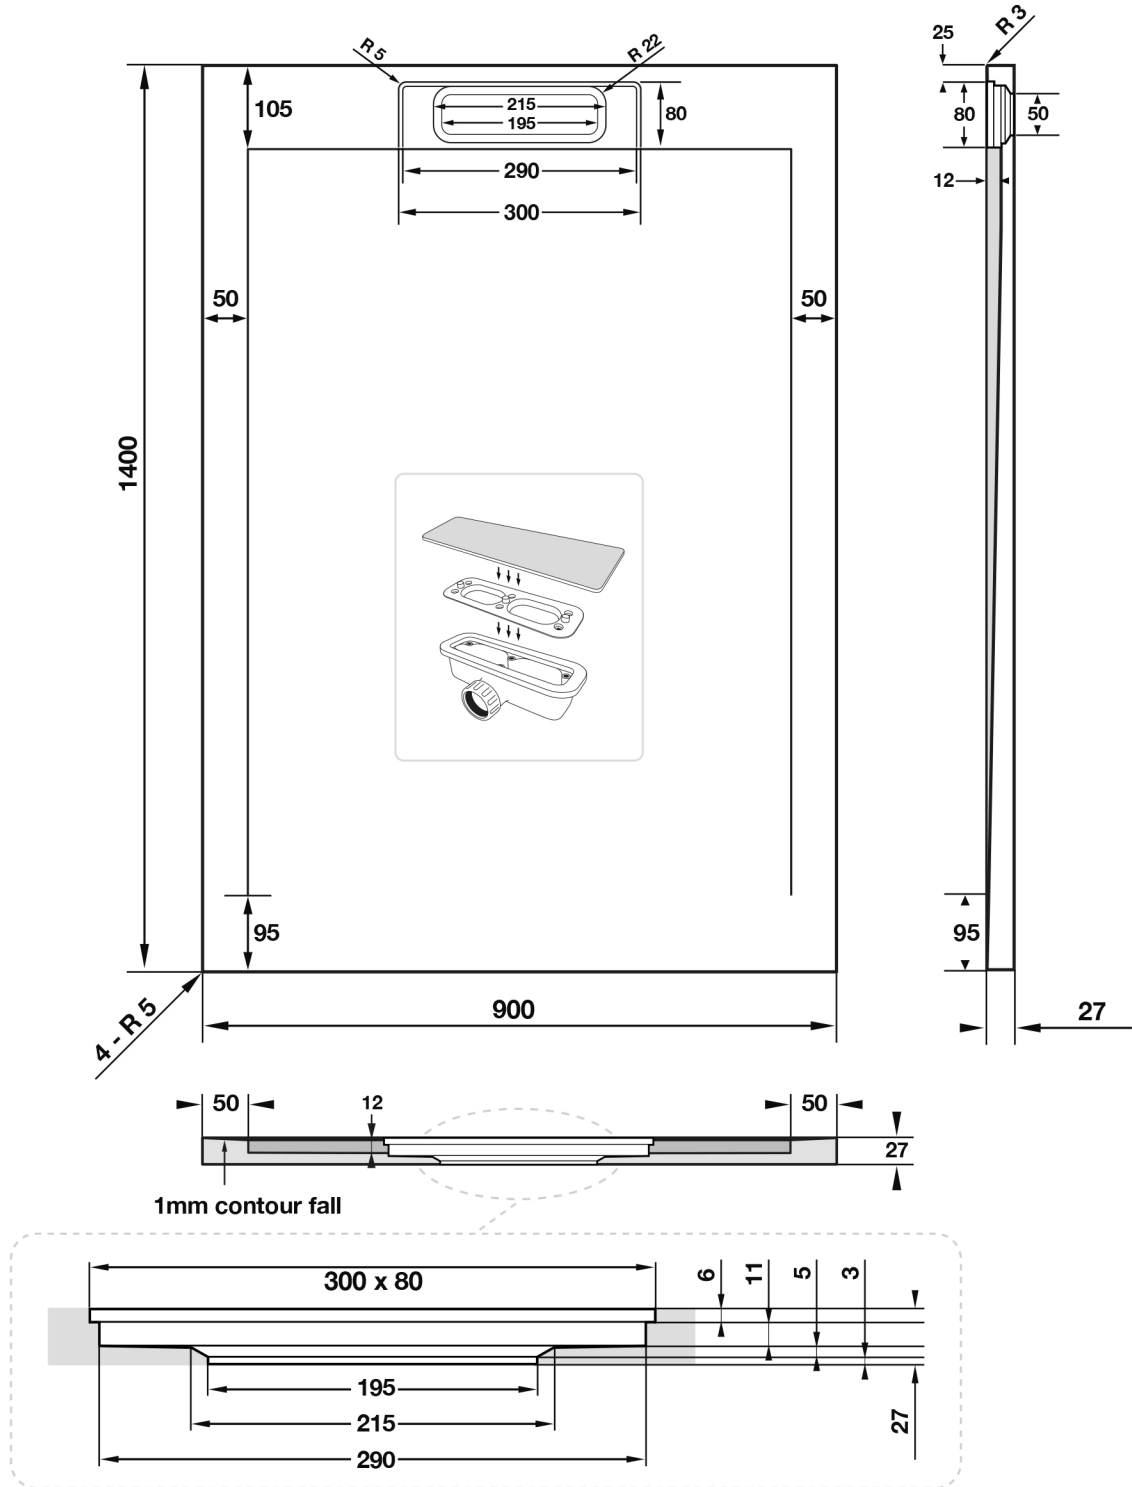

Giorgio Lux Series

Rectangle Shower Tray 1400 x 900mm

tissino

Designed to Inspire
Made to Experience

tissino

T 0345 582 8000
E info@tissino.co.uk
W tissino.co.uk

2 Lyncastle Road
Appleton Thorn
Warrington WA4 4SN