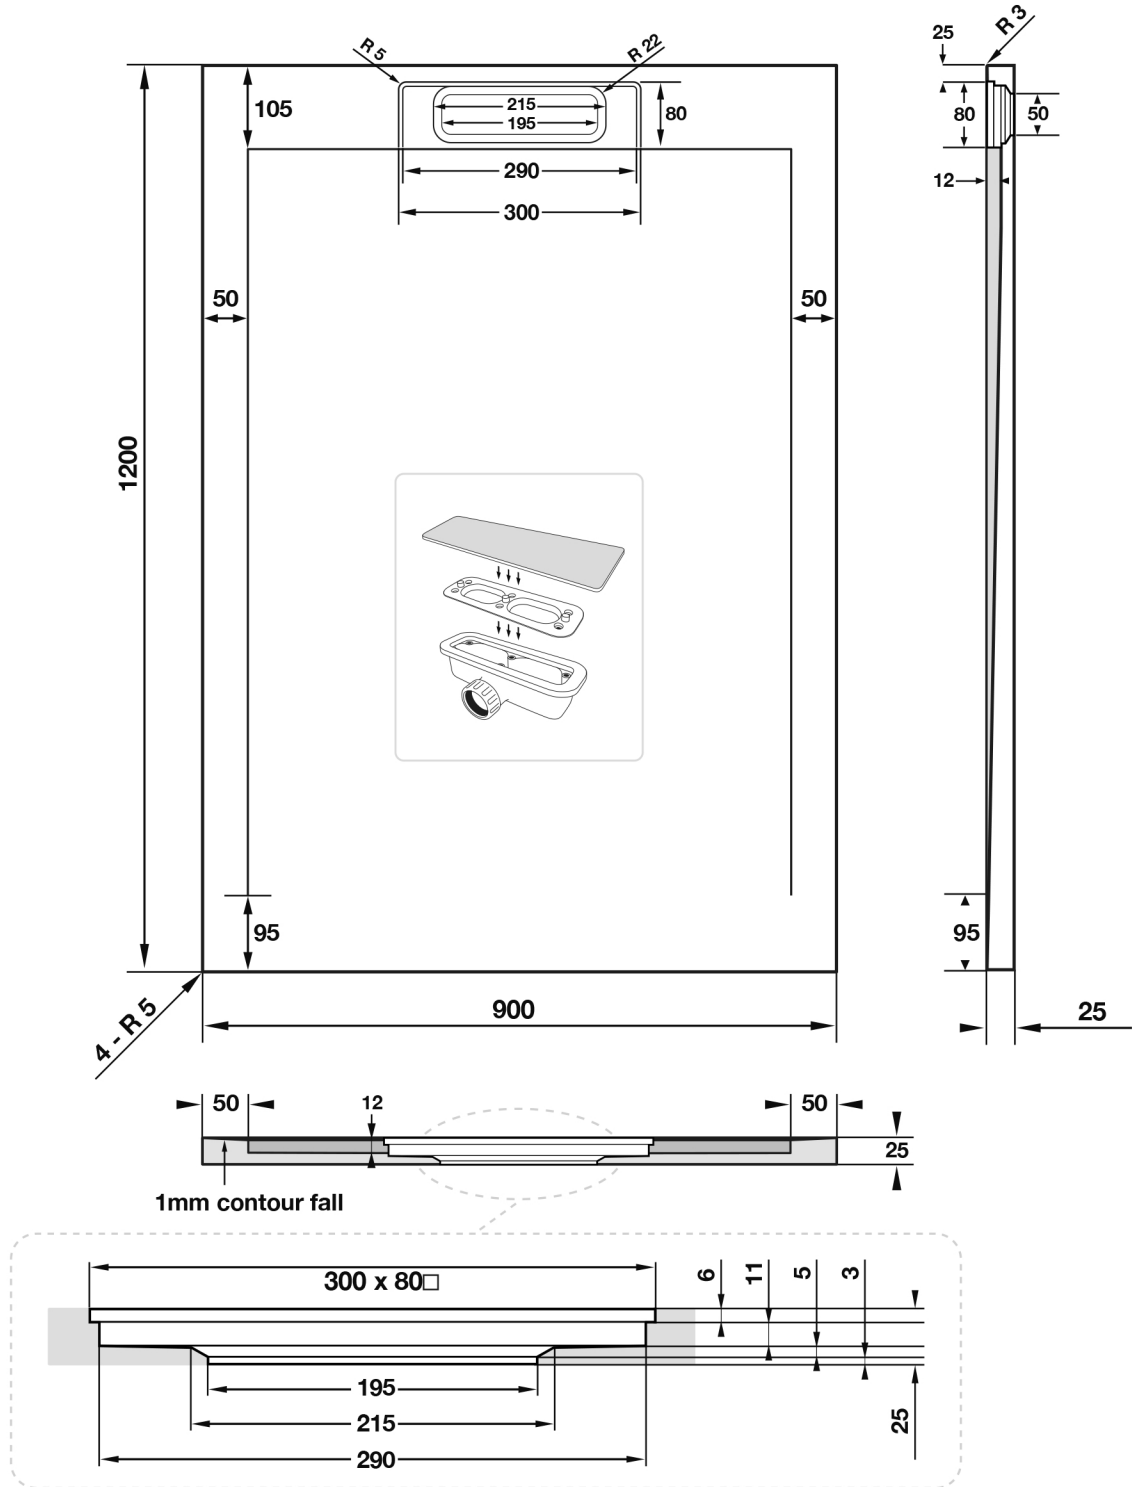

Giorgio Lux Series

Rectangle Shower Tray 1200 x 900mm

tissino

Designed to Inspire
Made to Experience

tissino

T 0345 582 8000
E info@tissino.co.uk
W tissino.co.uk

2 Lyncastle Road
Appleton Thorn
Warrington WA4 4SN