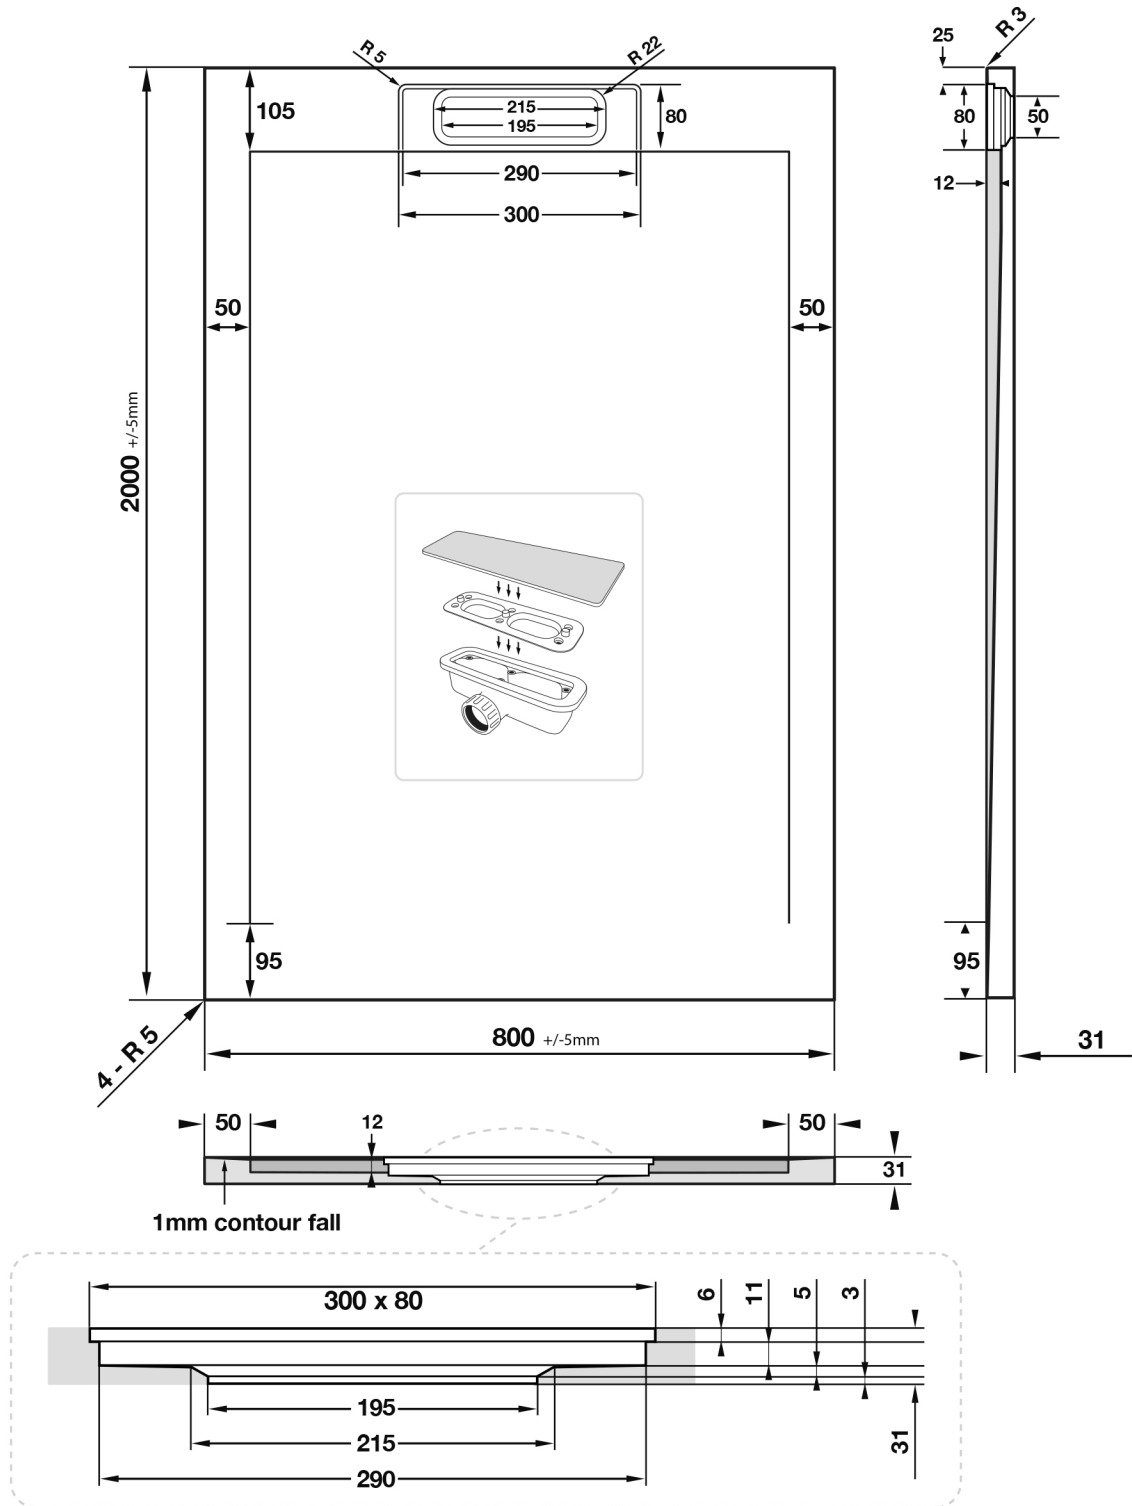

Giorgio Lux Series

Rectangle Shower Tray 2000 x 800mm

tissino

Designed to Inspire
Made to Experience

tissino

T 0345 582 8000
E info@tissino.co.uk
W tissino.co.uk

2 Lyncastle Road
Appleton Thorn
Warrington WA4 4SN