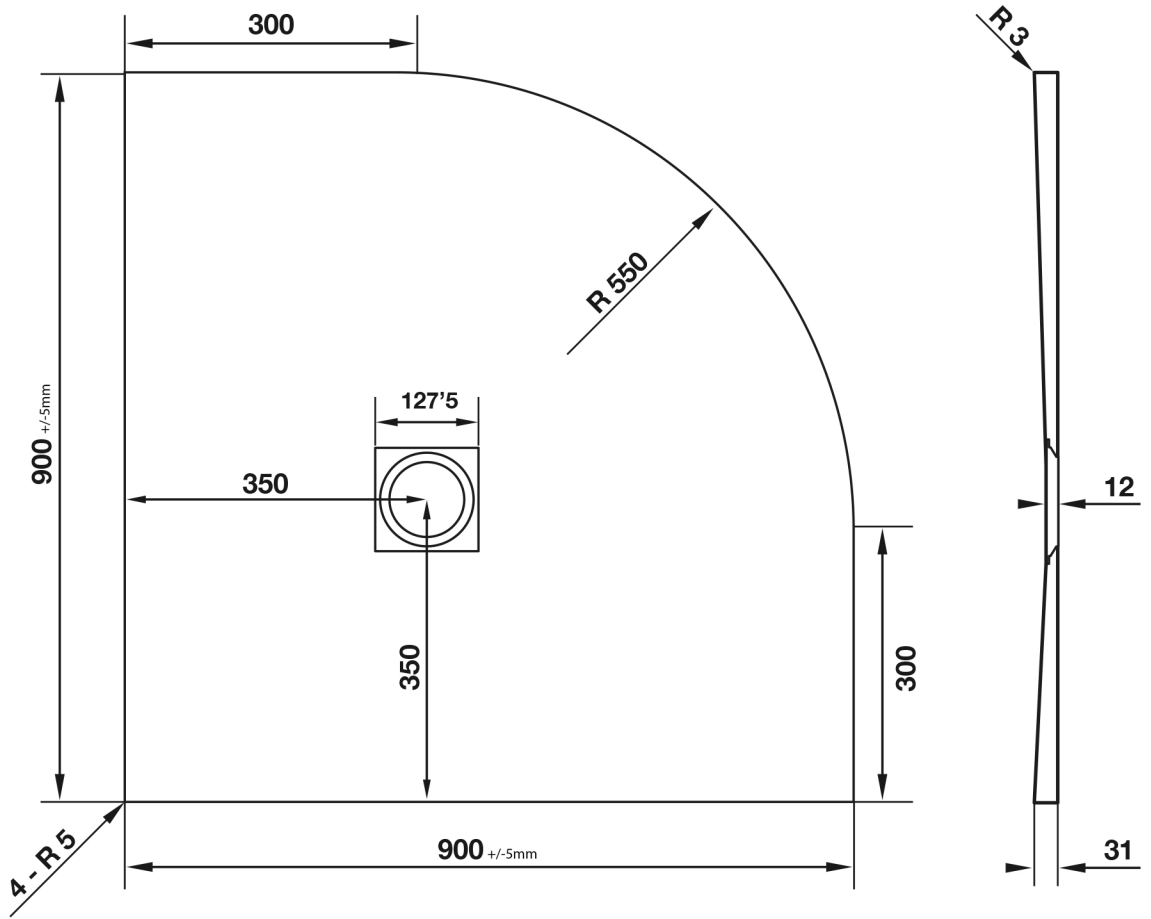

Giorgio2 Series

Quadrant Shower Tray 900 x 900mm

tissino

Designed to Inspire
Made to Experience

tissino

T 0345 582 8000
E info@tissino.co.uk
W tissino.co.uk

2 Lyncastle Road
Appleton Thorn
Warrington WA4 4SN