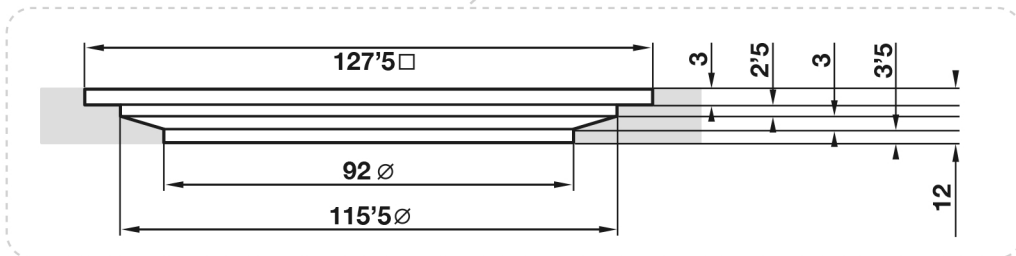

Giorgio2 Series

Quadrant Shower Tray 900 x 900mm

tissino

Designed to Inspire
Made to Experience

tissino

T 0345 582 8000
E info@tissino.co.uk
W tissino.co.uk

2 Lyncastle Road
Appleton Thorn
Warrington WA4 4SN