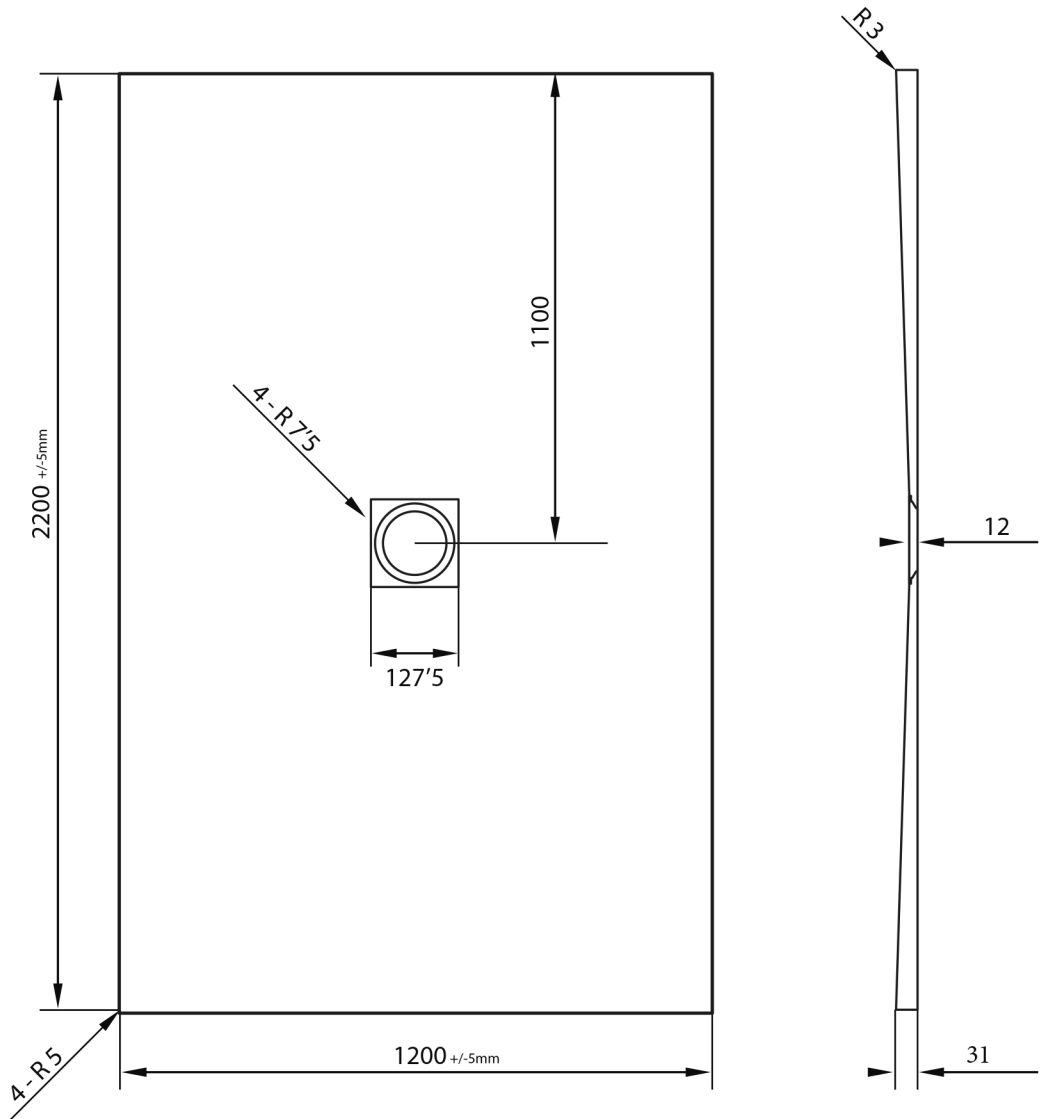

Giorgio2 Series

Square Shower Tray 2200 x 1200mm

tissino

Designed to Inspire
Made to Experience

tissino

T 0345 582 8000
E info@tissino.co.uk
W tissino.co.uk

2 Lyncastle Road
Appleton Thorn
Warrington WA4 4SN