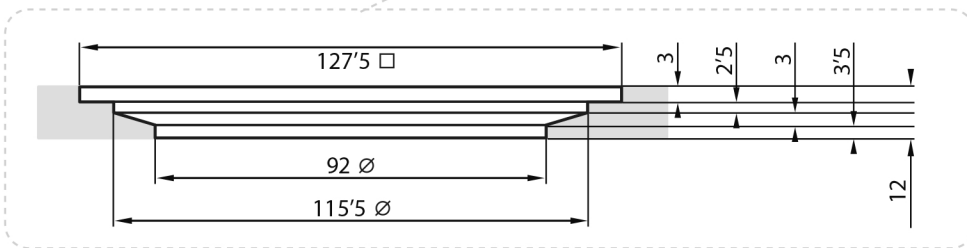

Giorgio2 Series

Square Shower Tray 2200 x 1200mm

tissino

Designed to Inspire
Made to Experience

tissino

T 0345 582 8000
E info@tissino.co.uk
W tissino.co.uk

2 Lyncastle Road
Appleton Thorn
Warrington WA4 4SN