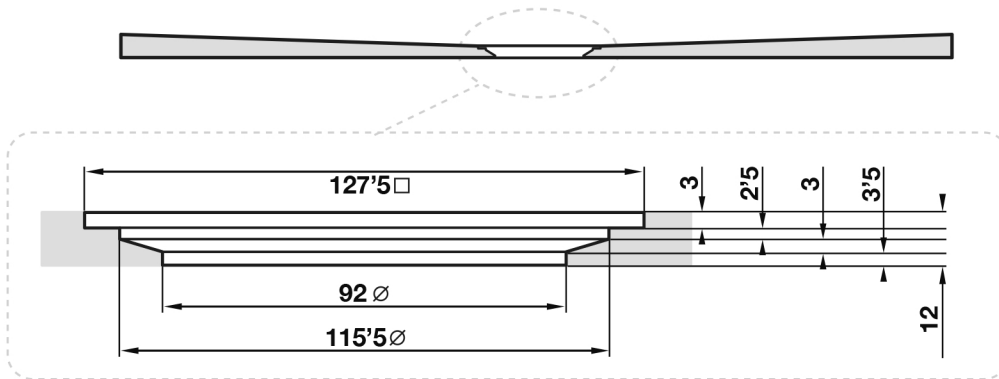

Giorgio2 Series

Square Shower Tray 1200 x 1200mm

tissino

Designed to Inspire
Made to Experience

tissino

T 0345 582 8000
E info@tissino.co.uk
W tissino.co.uk

2 Lyncastle Road
Appleton Thorn
Warrington WA4 4SN