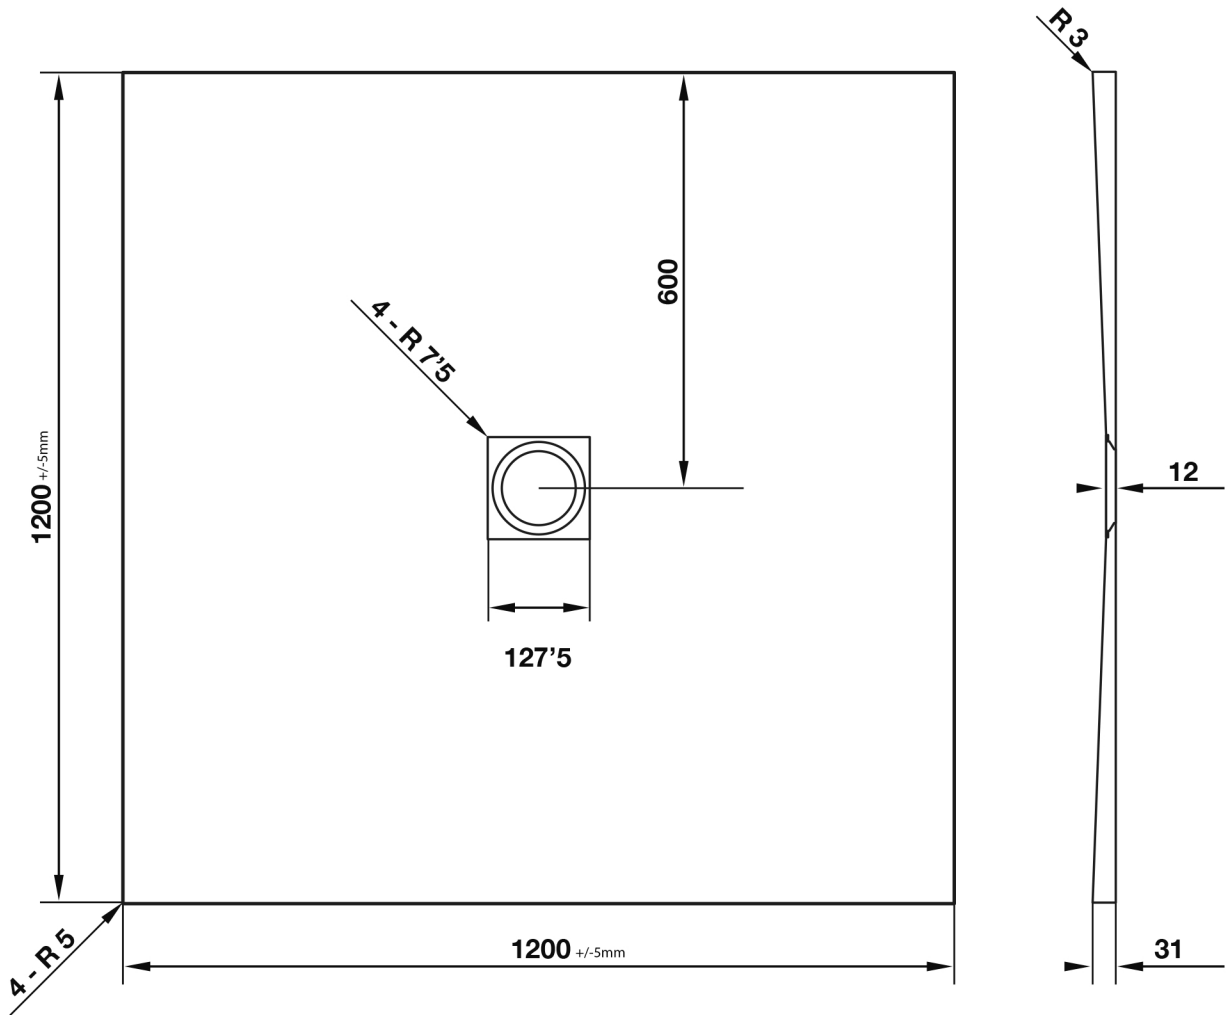

Giorgio2 Series

Square Shower Tray 1200 x 1200mm

tissino

Designed to Inspire
Made to Experience

tissino

T 0345 582 8000
E info@tissino.co.uk
W tissino.co.uk

2 Lyncastle Road
Appleton Thorn
Warrington WA4 4SN