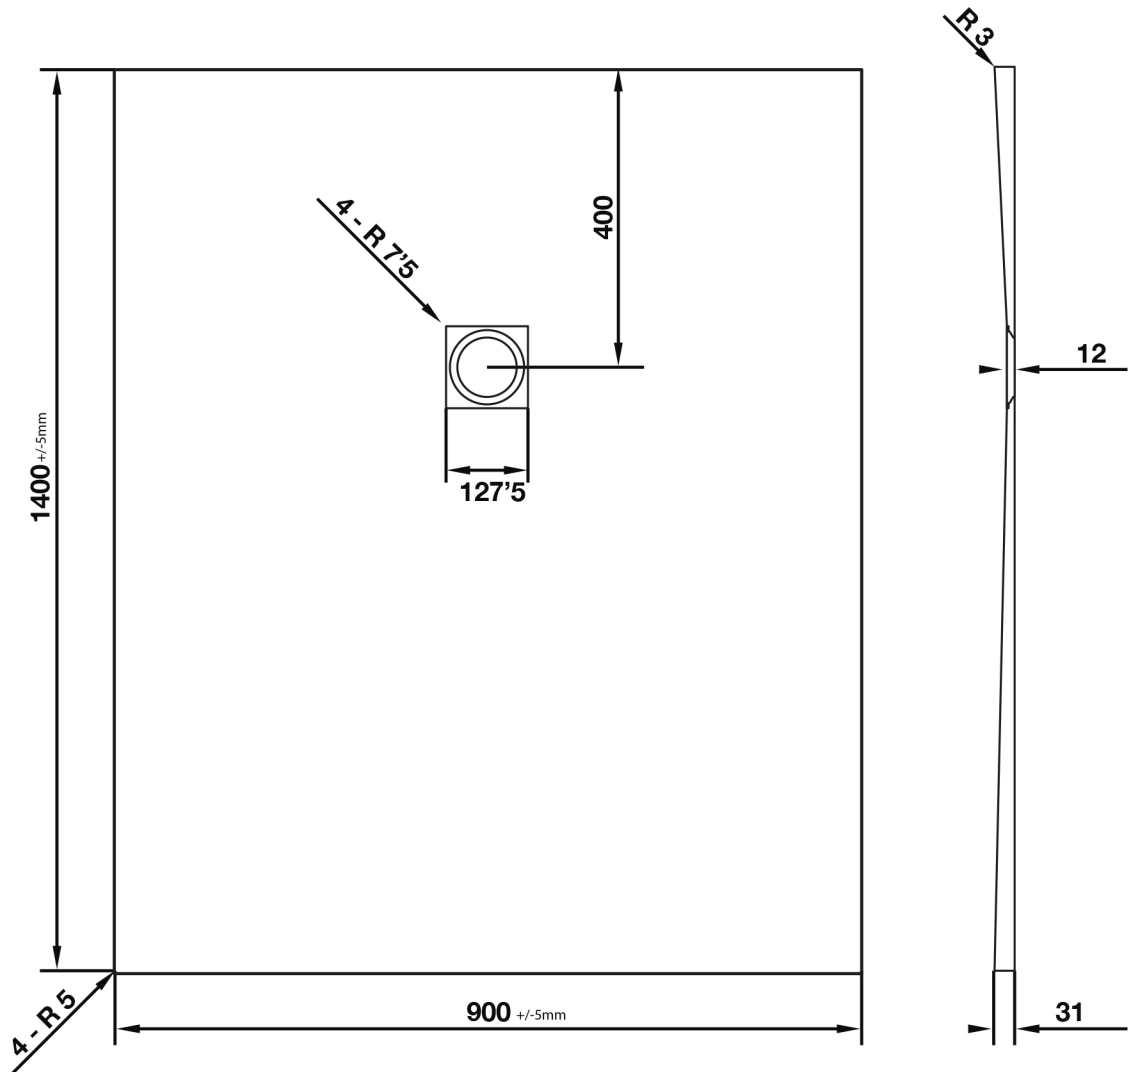

Giorgio2 Series

Rectangle Shower Tray 1400 x 900mm

tissino

Designed to Inspire
Made to Experience

tissino

T 0345 582 8000
E info@tissino.co.uk
W tissino.co.uk

2 Lyncastle Road
Appleton Thorn
Warrington WA4 4SN