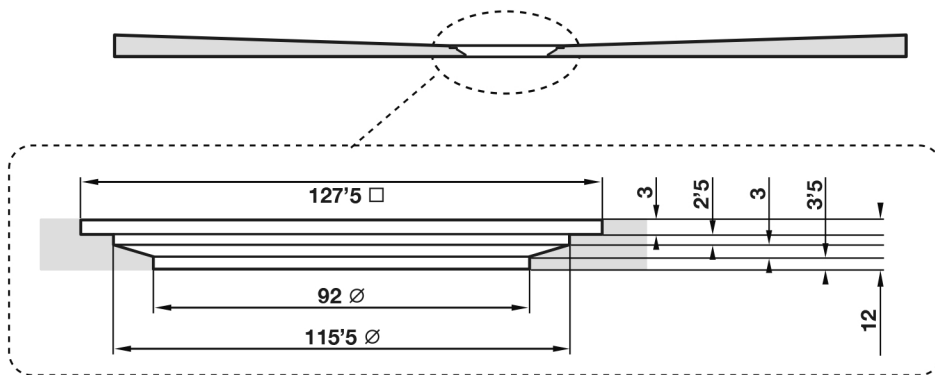

Giorgio2 Series

Rectangle Shower Tray 1400 x 900mm

tissino

Designed to Inspire
Made to Experience

tissino

T 0345 582 8000
E info@tissino.co.uk
W tissino.co.uk

2 Lyncastle Road
Appleton Thorn
Warrington WA4 4SN