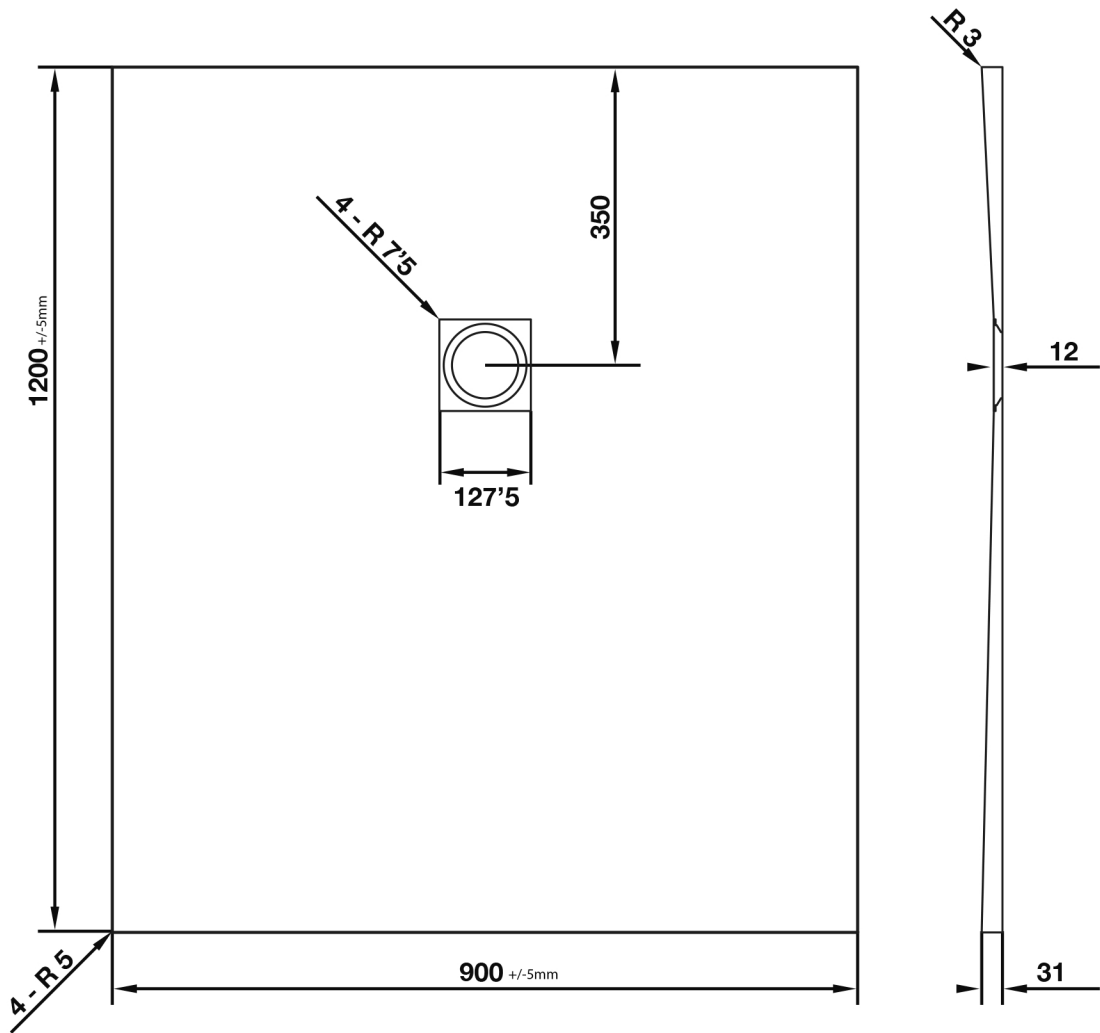

Giorgio2 Series

Rectangle Shower Tray 1200 x 900mm

tissino

Designed to Inspire
Made to Experience

tissino

T 0345 582 8000
E info@tissino.co.uk
W tissino.co.uk

2 Lyncastle Road
Appleton Thorn
Warrington WA4 4SN