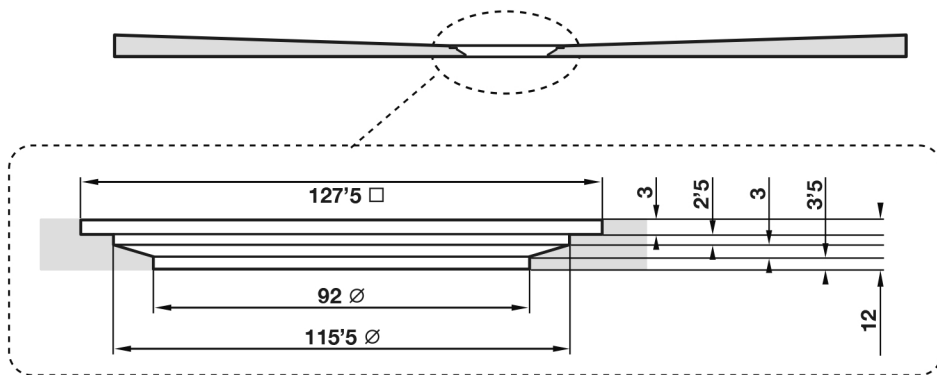

Giorgio2 Series

Rectangle Shower Tray 1200 x 900mm

tissino

Designed to Inspire
Made to Experience

tissino

T 0345 582 8000
E info@tissino.co.uk
W tissino.co.uk

2 Lyncastle Road
Appleton Thorn
Warrington WA4 4SN