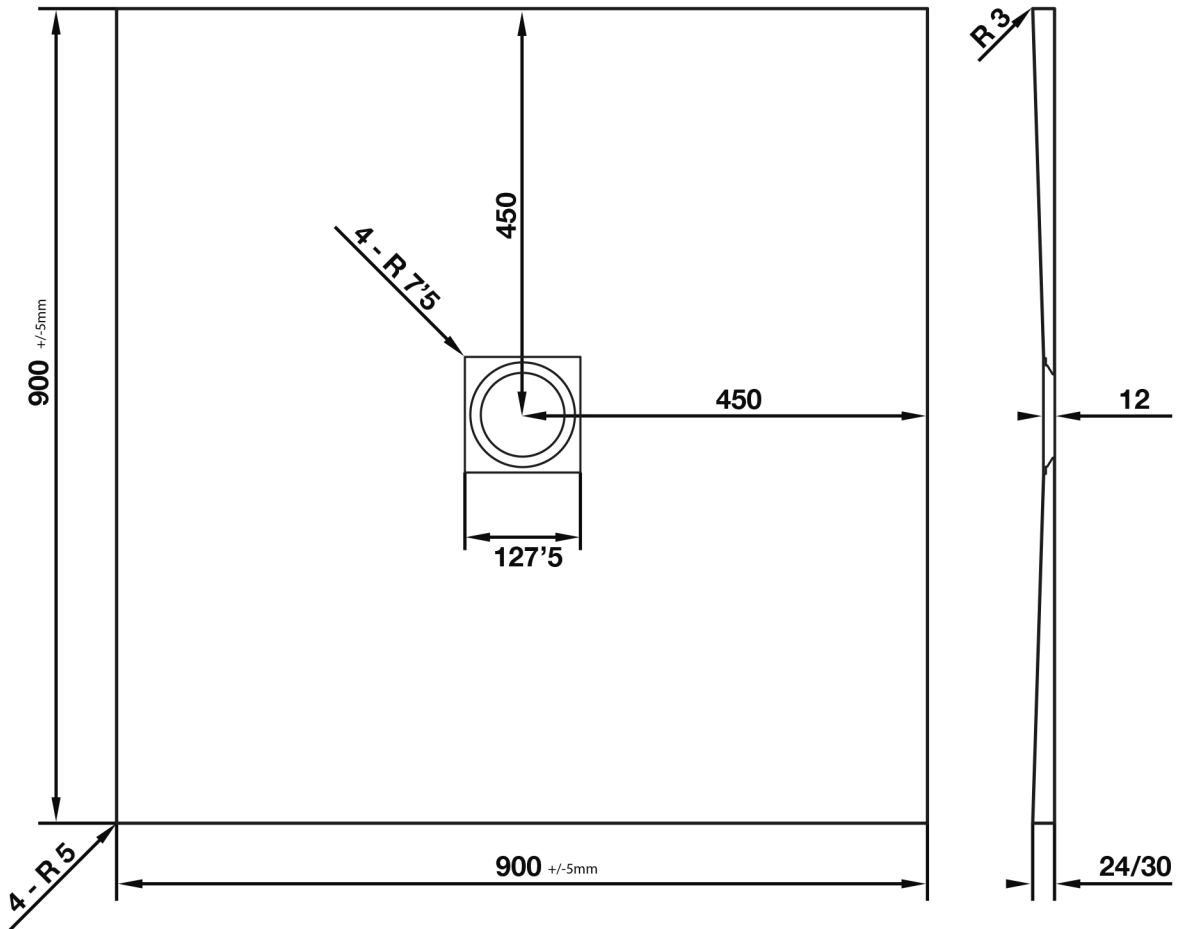

Giorgio2 Series

Square Shower Tray 900 x 900mm

tissino

Designed to Inspire
Made to Experience

tissino

T 0345 582 8000
E info@tissino.co.uk
W tissino.co.uk

2 Lyncastle Road
Appleton Thorn
Warrington WA4 4SN

We reserve the right to
change this information
without prior notice