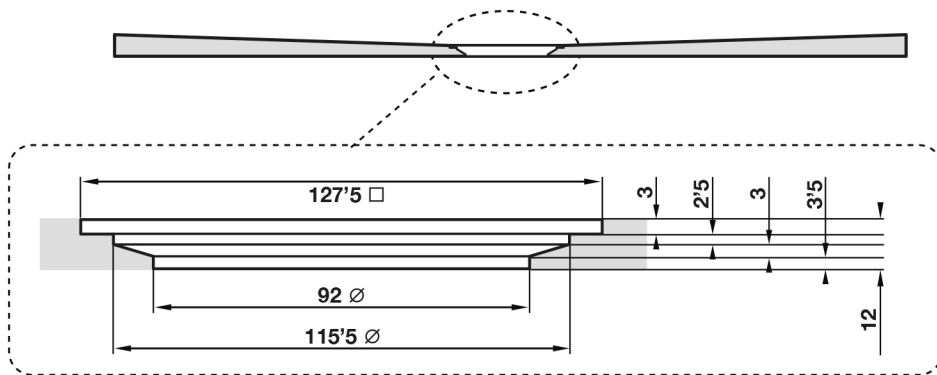

Giorgio2 Series

Square Shower Tray 900 x 900mm

tissino

Designed to Inspire
Made to Experience

tissino

T 0345 582 8000
E info@tissino.co.uk
W tissino.co.uk

2 Lyncastle Road
Appleton Thorn
Warrington WA4 4SN

We reserve the right to
change this information
without prior notice