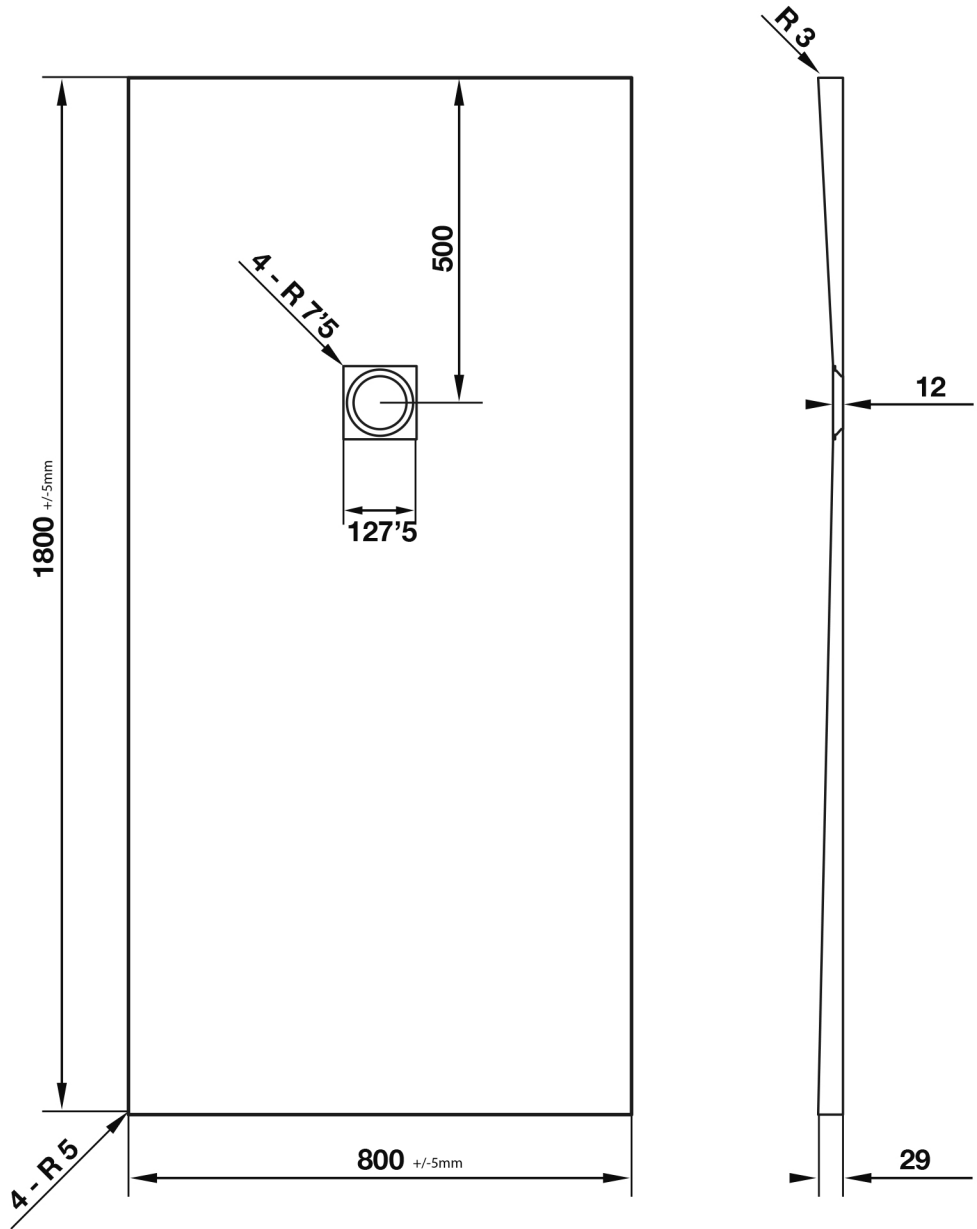

Giorgio2 Series

Square Shower Tray 1800 x 800mm

tissino

Designed to Inspire
Made to Experience

tissino

T 0345 582 8000
E info@tissino.co.uk
W tissino.co.uk

2 Lyncastle Road
Appleton Thorn
Warrington WA4 4SN

We reserve the right to
change this information
without prior notice