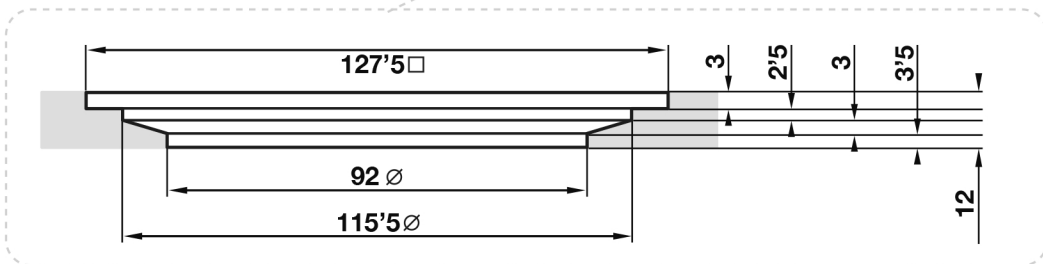

Giorgio2 Series

Square Shower Tray 1800 x 800mm

tissino

Designed to Inspire
Made to Experience

tissino

T 0345 582 8000
E info@tissino.co.uk
W tissino.co.uk

2 Lyncastle Road
Appleton Thorn
Warrington WA4 4SN

We reserve the right to
change this information
without prior notice