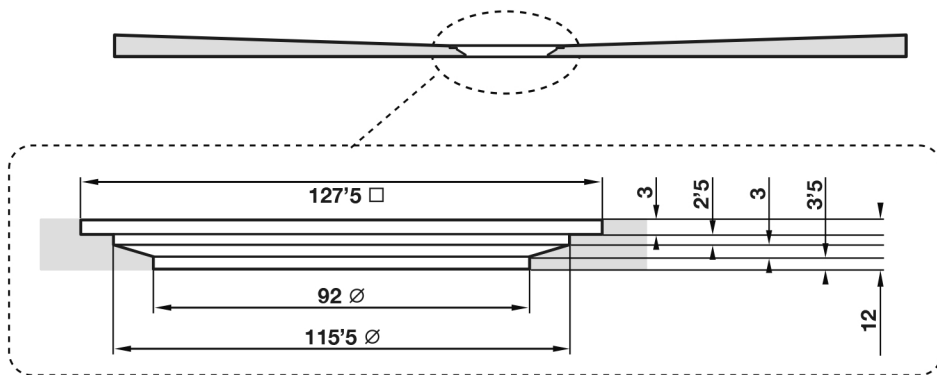

Giorgio2 Series

Rectangle Shower Tray 1400 x 800mm

tissino

Designed to Inspire
Made to Experience

tissino

T 0345 582 8000
E info@tissino.co.uk
W tissino.co.uk

2 Lyncastle Road
Appleton Thorn
Warrington WA4 4SN