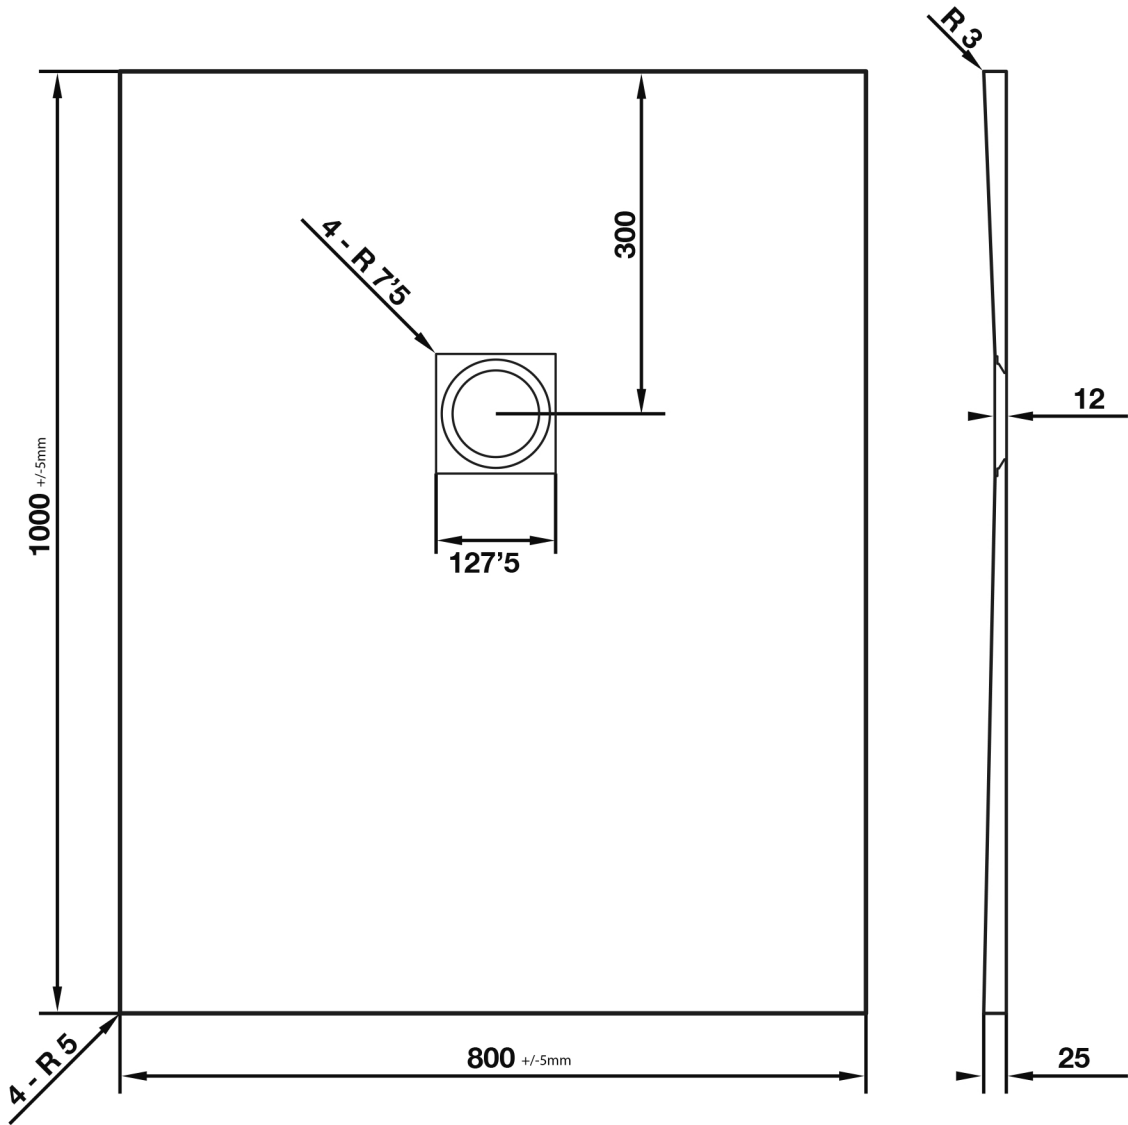

Giorgio2 Series

Rectangle Shower Tray 1000 x 800mm

tissino

Designed to Inspire
Made to Experience

tissino

T 0345 582 8000
E info@tissino.co.uk
W tissino.co.uk

2 Lyncastle Road
Appleton Thorn
Warrington WA4 4SN

We reserve the right to
change this information
without prior notice