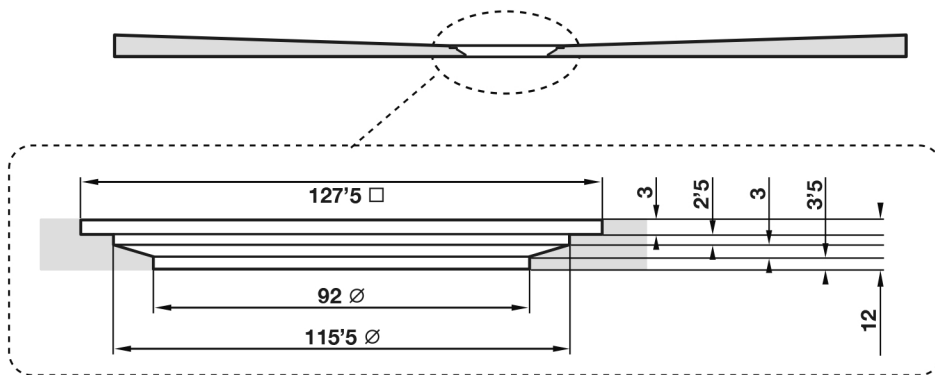

Giorgio2 Series

Rectangle Shower Tray 1000 x 800mm

tissino

Designed to Inspire
Made to Experience

tissino

T 0345 582 8000
E info@tissino.co.uk
W tissino.co.uk

2 Lyncastle Road
Appleton Thorn
Warrington WA4 4SN

We reserve the right to
change this information
without prior notice