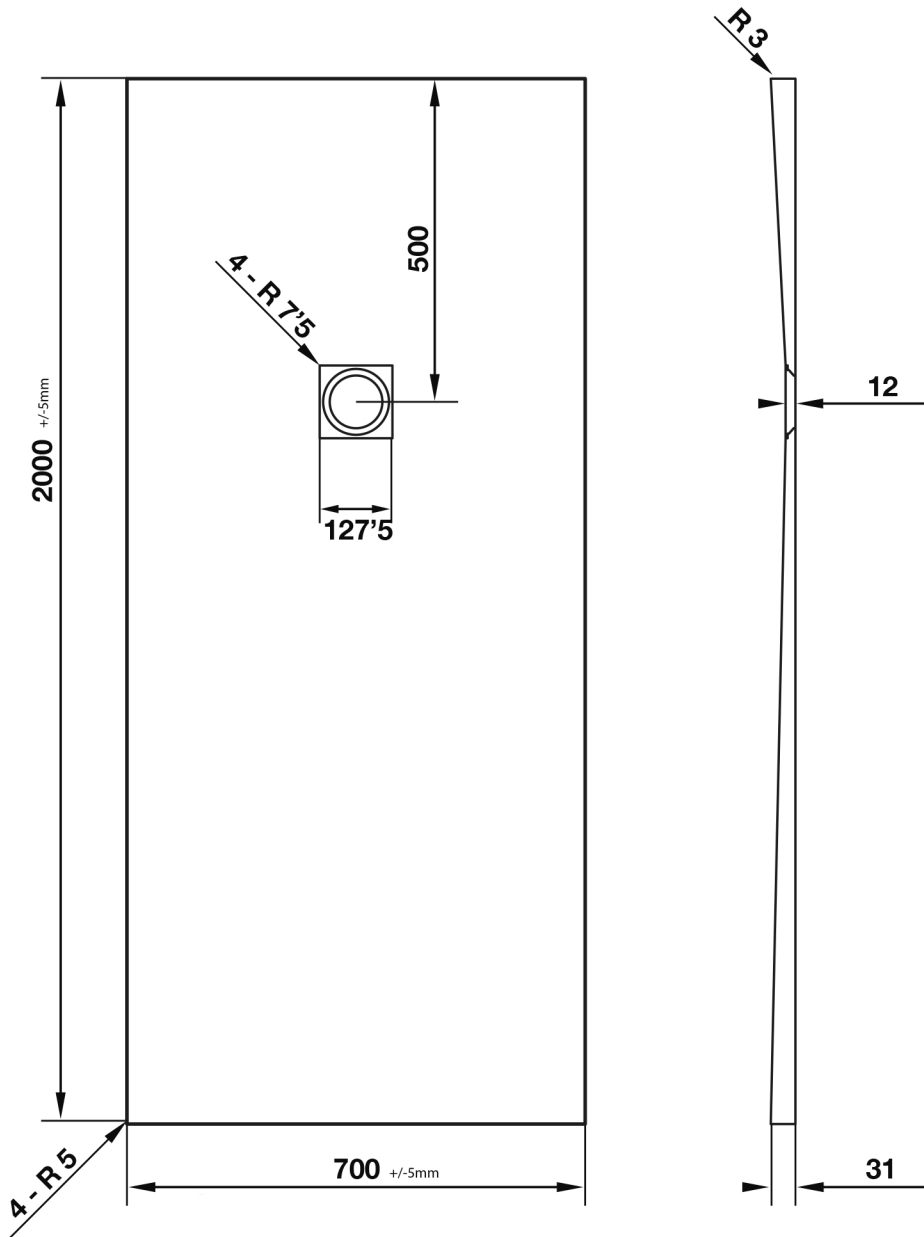

Giorgio2 Series

Square Shower Tray 2000 x 700mm

tissino

Designed to Inspire
Made to Experience

tissino

T 0345 582 8000
E info@tissino.co.uk
W tissino.co.uk

2 Lyncastle Road
Appleton Thorn
Warrington WA4 4SN