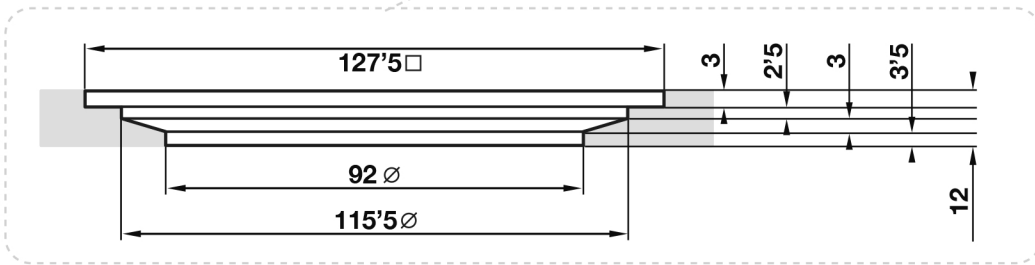

Giorgio2 Series

Square Shower Tray 2000 x 700mm

tissino

Designed to Inspire
Made to Experience

tissino

T 0345 582 8000
E info@tissino.co.uk
W tissino.co.uk

2 Lyncastle Road
Appleton Thorn
Warrington WA4 4SN