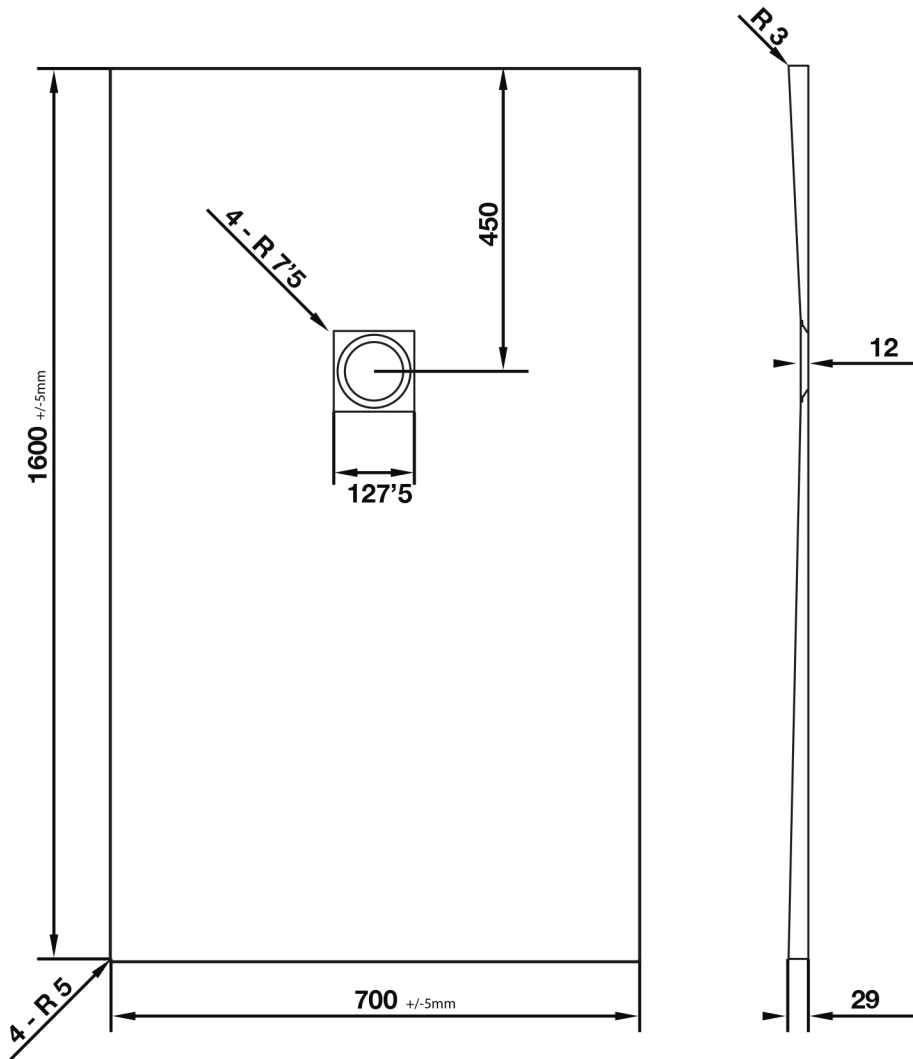

Giorgio2 Series

Rectangle Shower Tray 1600 x 700mm

tissino

Designed to Inspire
Made to Experience

tissino

T 0345 582 8000
E info@tissino.co.uk
W tissino.co.uk

2 Lyncastle Road
Appleton Thorn
Warrington WA4 4SN