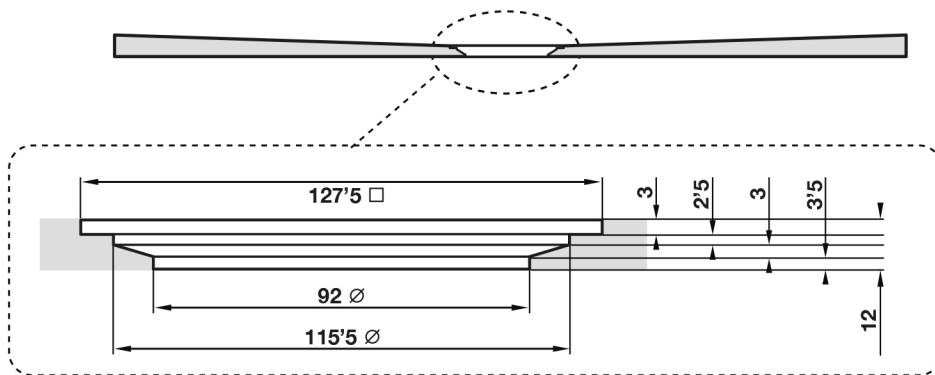

Giorgio2 Series

Rectangle Shower Tray 1600 x 700mm

tissino

Designed to Inspire
Made to Experience

tissino

T 0345 582 8000
E info@tissino.co.uk
W tissino.co.uk

2 Lyncastle Road
Appleton Thorn
Warrington WA4 4SN