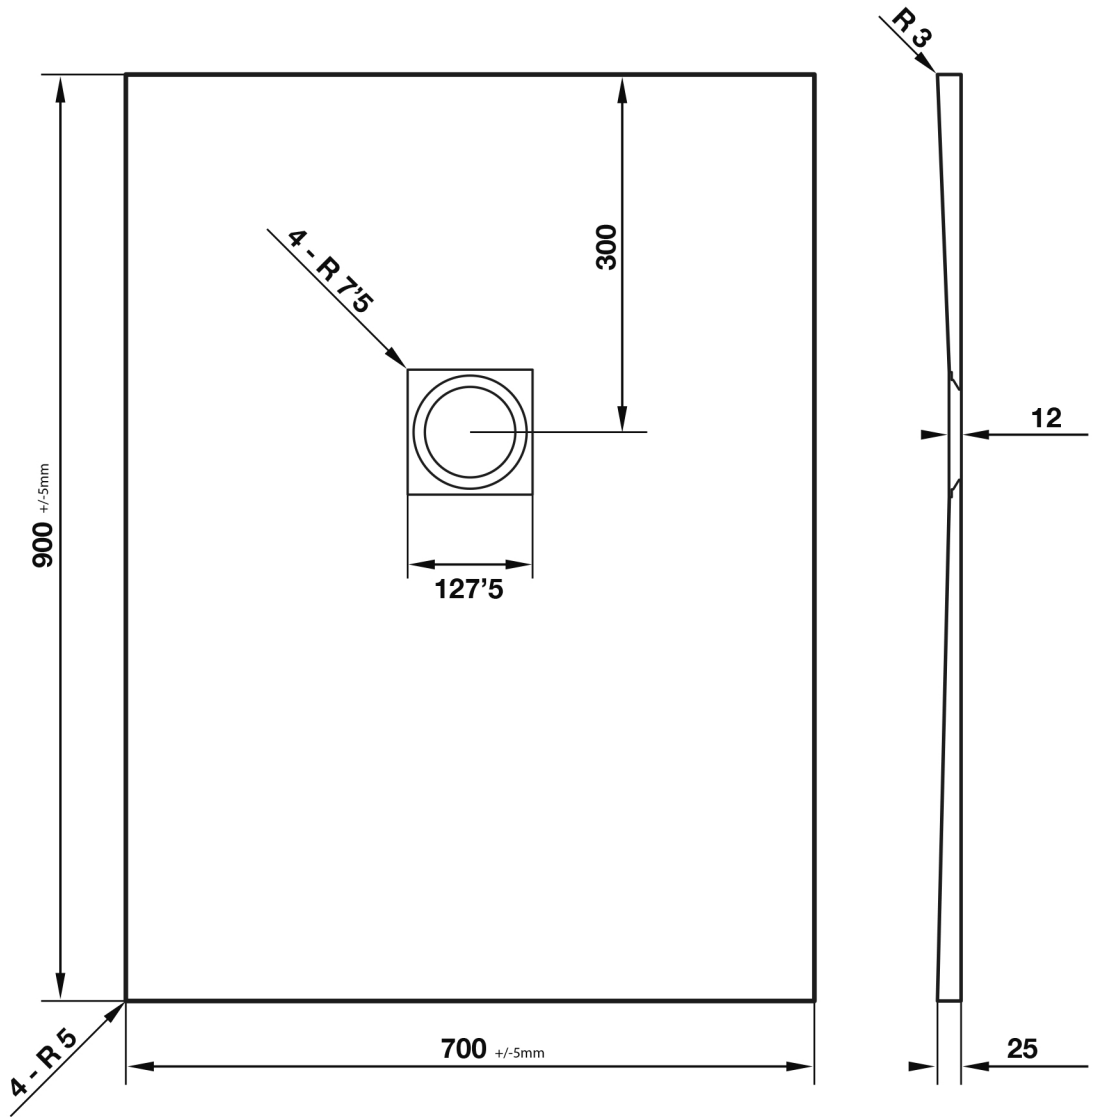

Giorgio2 Series

Square Shower Tray 900 x 700mm

tissino

Designed to Inspire
Made to Experience

tissino

T 0345 582 8000
E info@tissino.co.uk
W tissino.co.uk

2 Lyncastle Road
Appleton Thorn
Warrington WA4 4SN

We reserve the right to
change this information
without prior notice