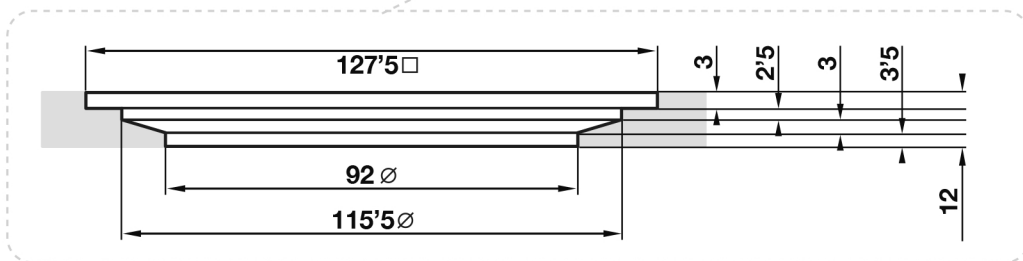

Giorgio2 Series

Square Shower Tray 900 x 700mm

tissino

Designed to Inspire
Made to Experience

tissino

T 0345 582 8000
E info@tissino.co.uk
W tissino.co.uk

2 Lyncastle Road
Appleton Thorn
Warrington WA4 4SN

We reserve the right to
change this information
without prior notice