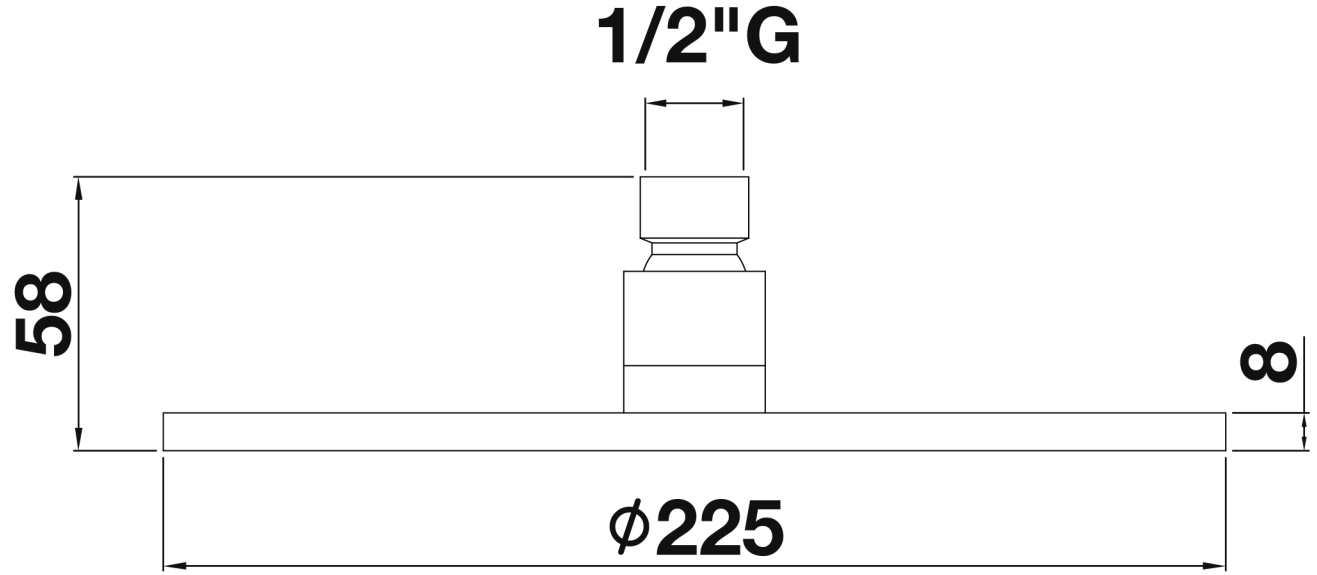

Parina Series

Round Rain Shower Head

Matt Black TPR-302-MN

TISSINO

Designed to Inspire
Made to Experience

TISSINO

T 0345 582 8000
E info@tissino.co.uk
W tissino.co.uk

2 Lyncastle Road
Appleton Thorn
Warrington WA4 4SN