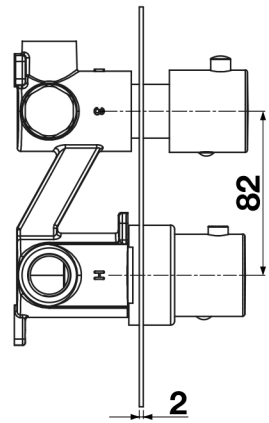

Parina Series

Designed to Inspire
Made to Experience

Dual handle thermostatic shower valve Round design - 1 Outlet

Chrome TPR-201
Matt Black TPR-201-MN

T 0345 582 8000
E info@tissino.co.uk
W tissino.co.uk