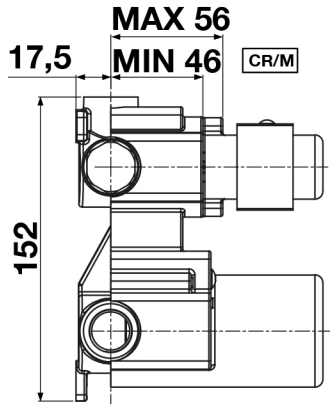

Parina Series

Designed to Inspire
Made to Experience

Dual handle thermostatic shower valve Round design - 1 Outlet

Chrome TPR-201
Matt Black TPR-201-MN

T 0345 582 8000
E info@tissino.co.uk
W tissino.co.uk