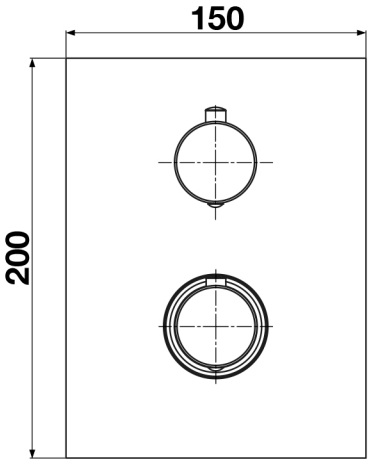

Parina Series

Designed to Inspire
Made to Experience

Dual handle thermostatic shower valve Round design - 1 Outlet

Chrome TPR-201
Matt Black TPR-201-MN

T 0345 582 8000
E info@tissino.co.uk
W tissino.co.uk