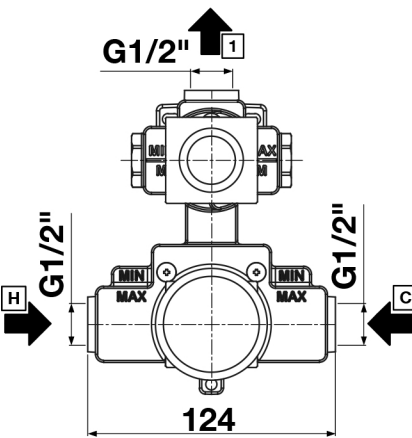

Parina Series

Designed to Inspire
Made to Experience

Dual handle thermostatic shower valve Round design - 1 Outlet

Chrome TPR-201
Matt Black TPR-201-MN

T 0345 582 8000
E info@tissino.co.uk
W tissino.co.uk