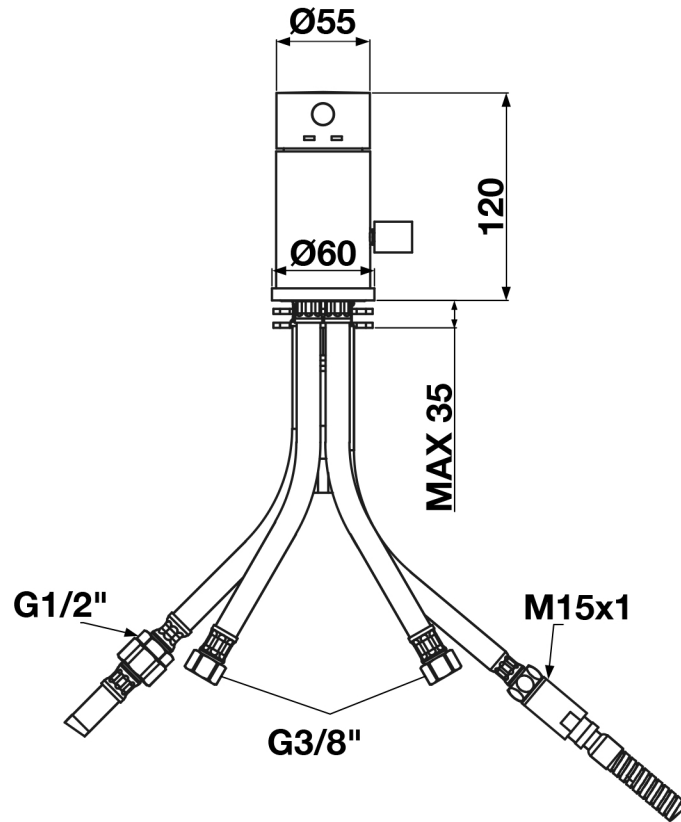

Parina Series

2 Tap Hole Bath Set

Chrome TPR-106

tissino

Designed to Inspire
Made to Experience

tissino

T 0345 582 8000
E info@tissino.co.uk
W tissino.co.uk

2 Lyncastle Road
Appleton Thorn
Warrington WA4 4SN

We reserve the right to
change this information
without prior notice