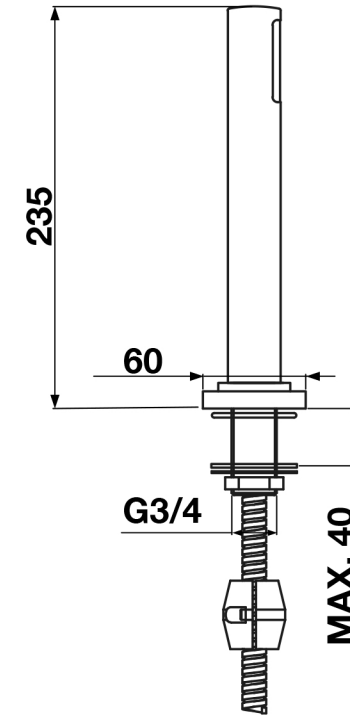

Parina Series

2 Tap Hole Bath Set

Chrome TPR-106

tissino

Designed to Inspire
Made to Experience

tissino

T 0345 582 8000
E info@tissino.co.uk
W tissino.co.uk

2 Lyncastle Road
Appleton Thorn
Warrington WA4 4SN

We reserve the right to
change this information
without prior notice