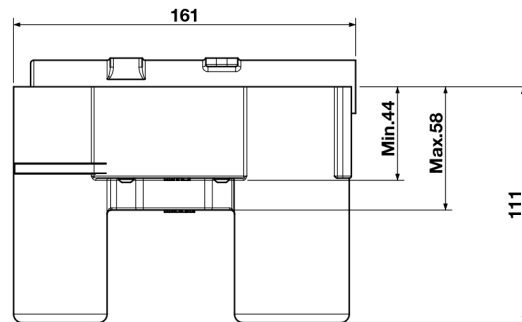

## Concealed Basin Mixer

Chrome TPR-103  
Matt Black TPR-103-MN

TISSINO

T 0345 582 8000  
E info@tissino.co.uk  
W tissino.co.uk

2 Lyncastle Road  
Appleton Thorn  
Warrington WA4 4SN

We reserve the right to  
change this information  
without prior notice