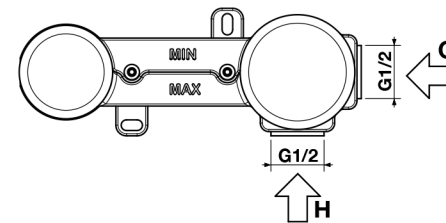

## Concealed Basin Mixer

Chrome TPR-103  
Matt Black TPR-103-MN

TISSINO

T 0345 582 8000  
E info@tissino.co.uk  
W tissino.co.uk

2 Lyncastle Road  
Appleton Thorn  
Warrington WA4 4SN

We reserve the right to  
change this information  
without prior notice