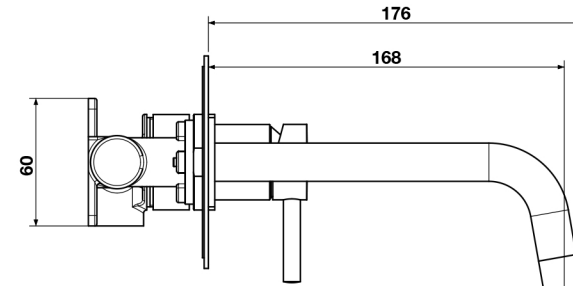

## Concealed Basin Mixer

Chrome TPR-103  
Matt Black TPR-103-MN

TISSINO

T 0345 582 8000  
E info@tissino.co.uk  
W tissino.co.uk

2 Lyncastle Road  
Appleton Thorn  
Warrington WA4 4SN

We reserve the right to  
change this information  
without prior notice