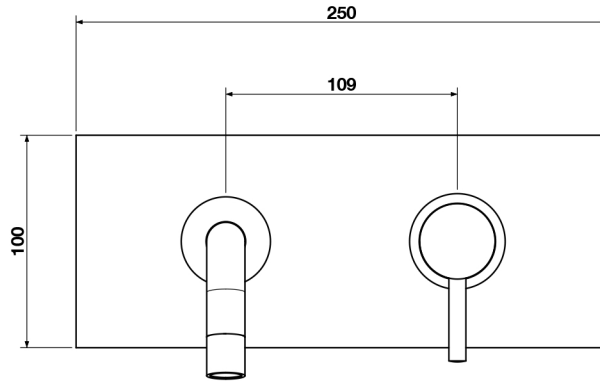

## Concealed Basin Mixer

Chrome TPR-103  
Matt Black TPR-103-MN

TISSINO

T 0345 582 8000  
E info@tissino.co.uk  
W tissino.co.uk

2 Lyncastle Road  
Appleton Thorn  
Warrington WA4 4SN

We reserve the right to  
change this information  
without prior notice