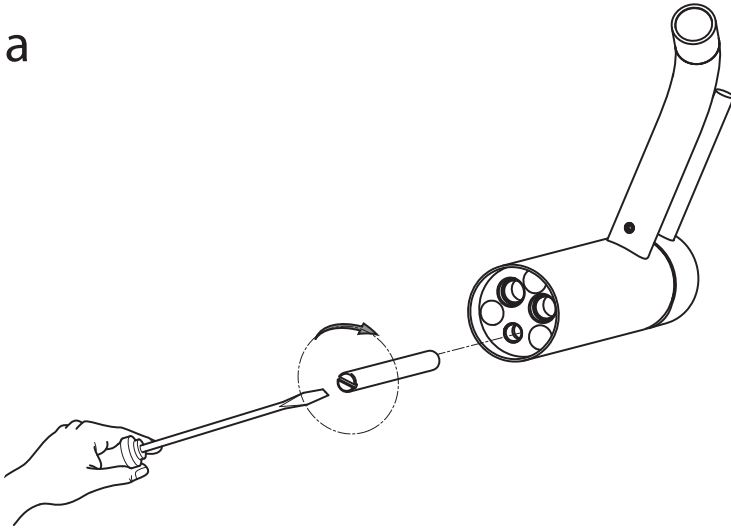

Parina Brassware
Parina Rubinetti

1

Montaggio Assembly

$65 \pm 5^{\circ}\text{C}$

$15 \pm 5^{\circ}\text{C}$

MIN - MAX

OK

2 a