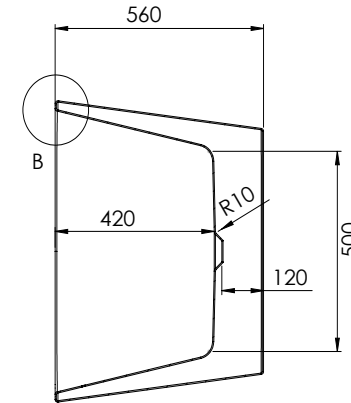

Matera Series

Freestanding Acrylic Bath

1597 x 745mm
TMT-001

TISSINO

Designed to Inspire
Made to Experience

DETAIL B
SCALE
1 : 5

SECTION
A-A SCALE
1 : 10

TISSINO