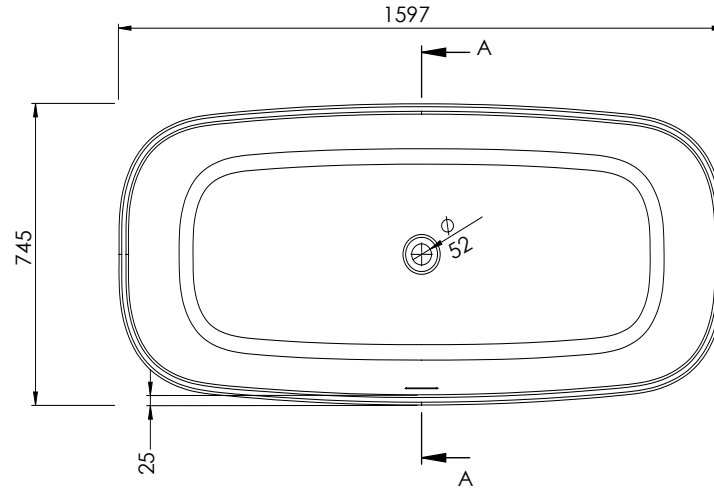

Matera Series

Freestanding Acrylic Bath

1597 x 745mm
TMT-001

TISSINO

Designed to Inspire
Made to Experience

DETAIL B
SCALE
1 : 5

SECTION
A-A SCALE
1 : 10

TISSINO