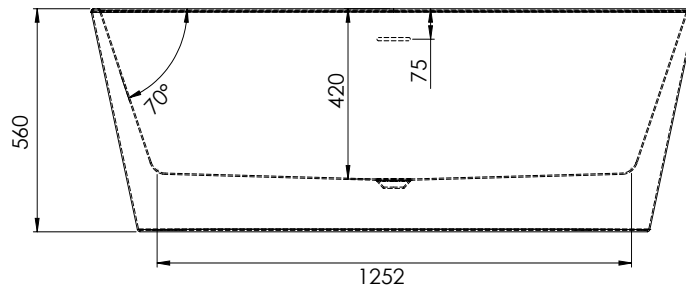

Matera Series

Freestanding Acrylic Bath

1597 x 745mm
TMT-001

TISSINO

Designed to Inspire
Made to Experience

DETAIL B
SCALE
1 : 5

SECTION
A-A SCALE
1 : 10

TISSINO