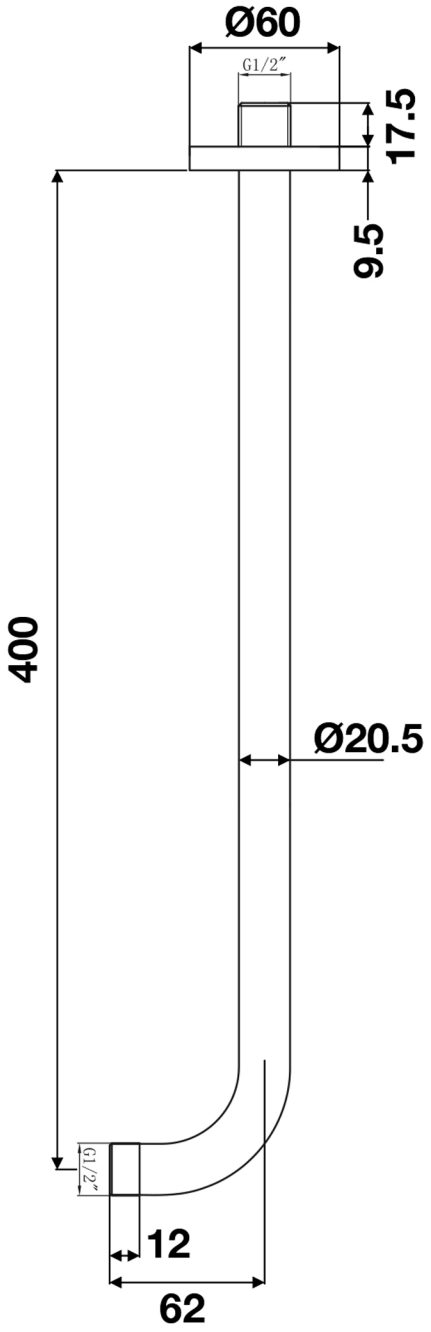

Mario Series

tissino

Designed to Inspire
Made to Experience

TMA-317

Mario wall mounted round shower arm

tissino

T 0345 582 8000
E info@tissino.co.uk
W tissino.co.uk

2 Lyncastle Road
Appleton Thorn
Warrington WA4 4SN