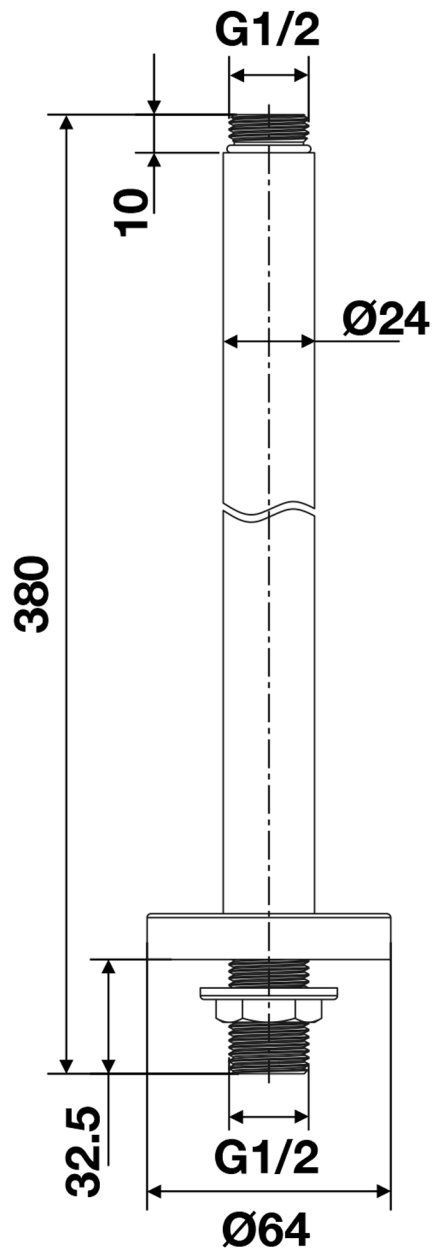

Mario Series

tissino

Designed to Inspire
Made to Experience

TMA-316

Mario ceiling mounted round shower arm

tissino

T 0345 582 8000
E info@tissino.co.uk
W tissino.co.uk

2 Lyncastle Road
Appleton Thorn
Warrington WA4 4SN