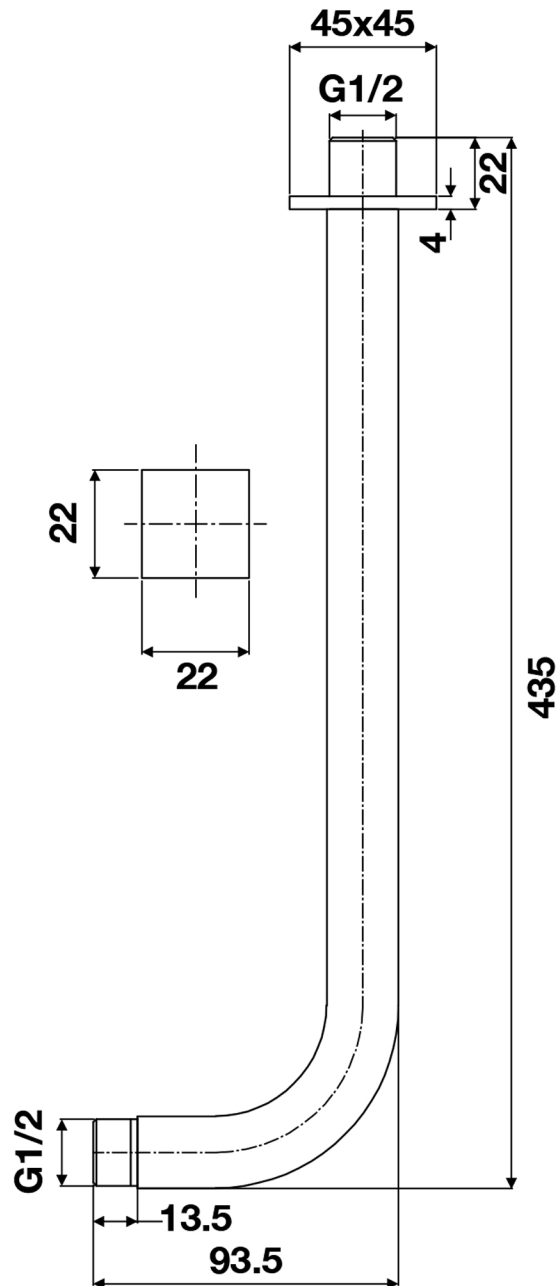

# tissino

Designed to Inspire  
Made to Experience

**TMA-307**

Mario wall mounted square curved shower arm