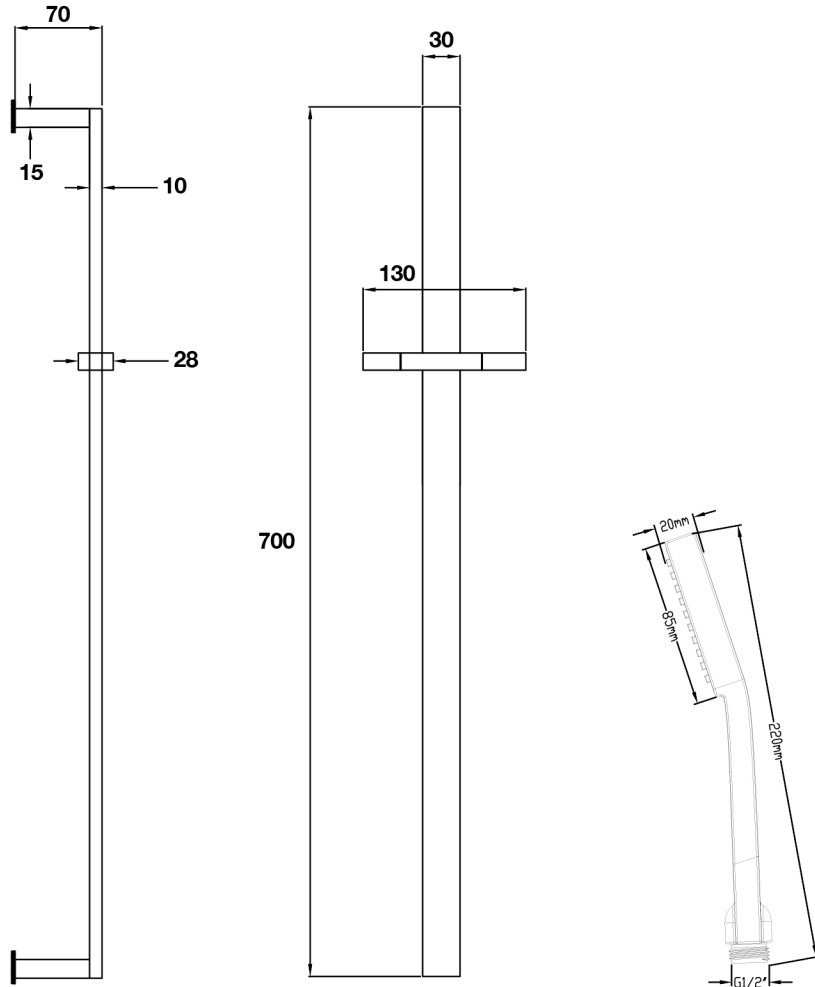

Mario Series

70cm square slide rail kit
with monofunction head

tissino

Designed to Inspire
Made to Experience

tissino

T 0345 582 8000
E info@tissino.co.uk
W tissino.co.uk

2 Lyncastle Road
Appleton Thorn
Warrington WA4 4SN