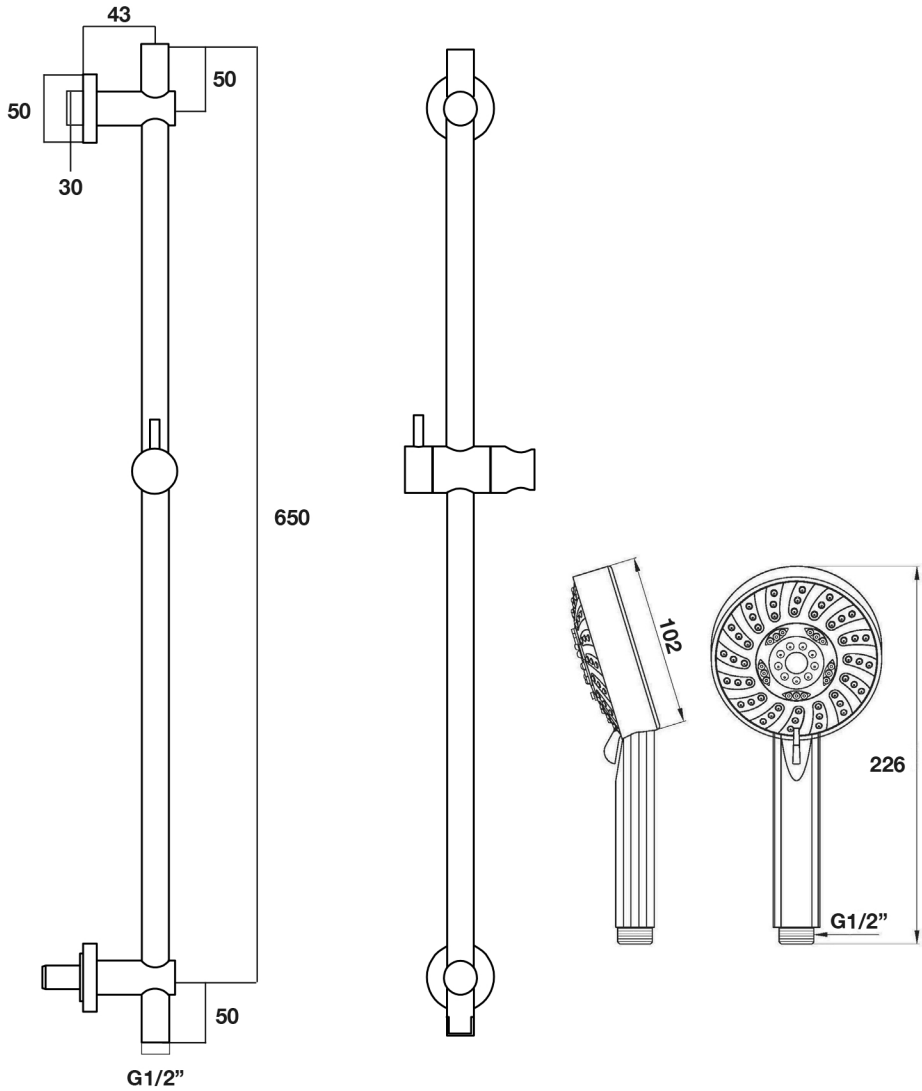

## 65cm slide rail kit with concealed outlet & five function head