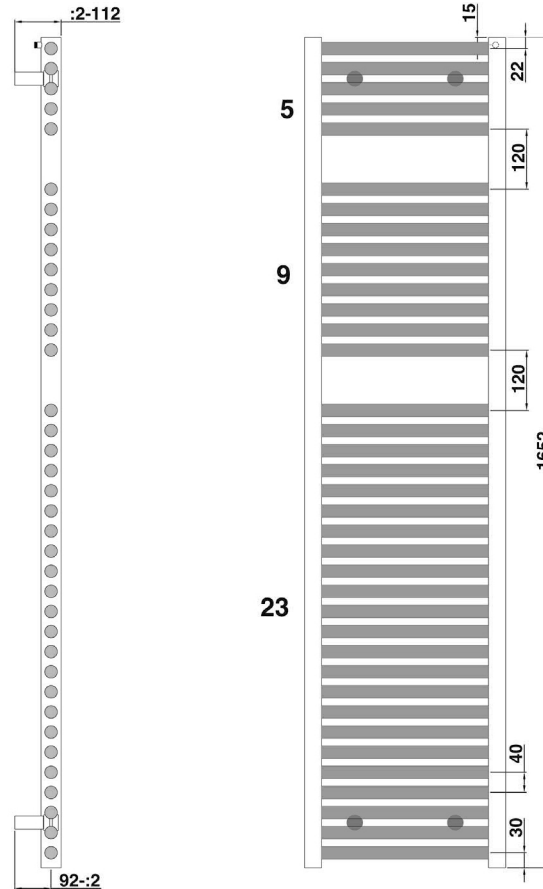

Hugo2 Series

1652 x 400mm Towel Rail

TISSINO

Designed to Inspire
Made to Experience

TISSINO

T 0345 582 8000
E info@tissino.co.uk
W tissino.co.uk

2 Lyncastle Road
Appleton Thorn
Warrington WA4 4SN

We reserve the right to
change this information
without prior notice