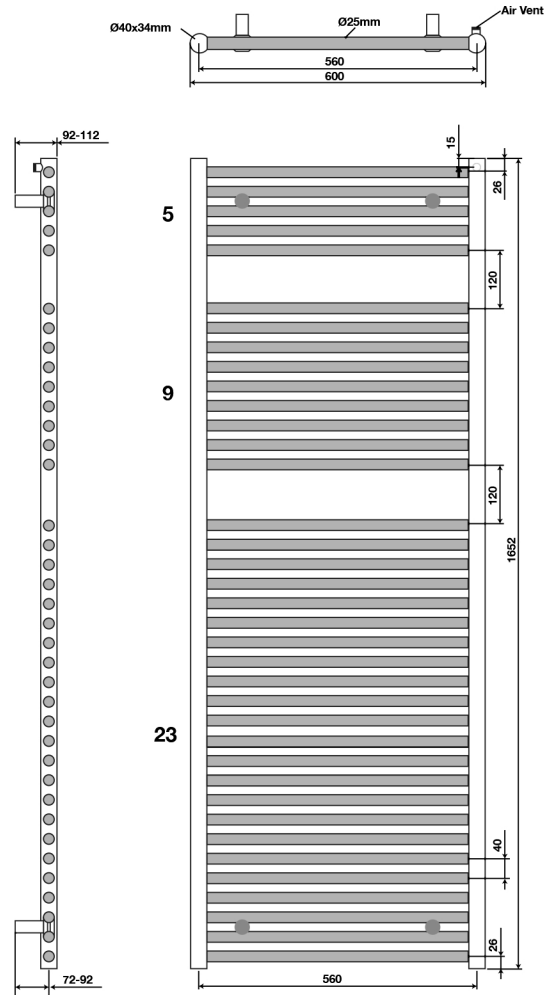

Hugo2 Series

1652 x 600mm Towel Rail

TISSINO

Designed to Inspire
Made to Experience

TISSINO

T 0345 582 8000
E info@tissino.co.uk
W tissino.co.uk

2 Lyncastle Road
Appleton Thorn
Warrington WA4 4SN

We reserve the right to
change this information
without prior notice