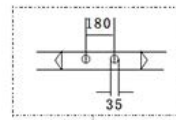

B-71-1 THE MILAN TECHNICAL SPECIFICATION

BATHTUB

Size:	1800 x 790 x 705mm
Standard Finish:	White Primer Exterior
Finish Options:	RAL or Colour Match
Feet:	Chrome - Options Available
Options:	Two tap holes / No tap holes
Weight:	135 KG
Water Capacity:	225 L

Terms & Conditions

The information supplied uses approximate measurements within a tolerance of +/- 4%. Images are property of Arroll Limited, Belfast.