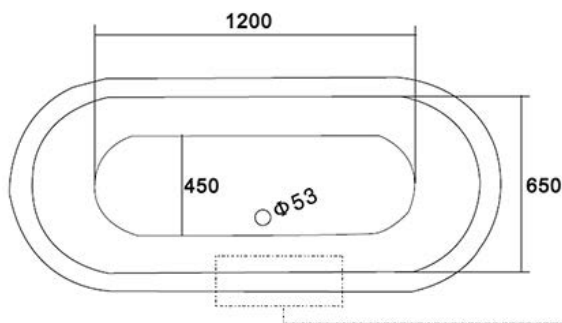

Picture for Bath style reference only

B-71-1 THE MILAN

The graceful lines of this classic roll top bath captures the subtle elegance of a bygone era.

The freestanding ornate claw feet provide just the right amount of drama and look stunning in an open, loft style residence where the Milan looks especially sensational in a painted finish.

B-71-1 THE MILAN TECHNICAL SPECIFICATION

BATHTUB

Size:	1800 x 790 x 705mm
Standard Finish:	White Primer Exterior
Finish Options:	RAL or Colour Match
Feet:	Chrome - Options Available
Options:	Two tap holes / No tap holes
Weight:	135 KG
Water Capacity:	225 L

Terms & Conditions

The information supplied uses approximate measurements within a tolerance of +/- 4%. Images are property of Arroll Limited, Belfast.