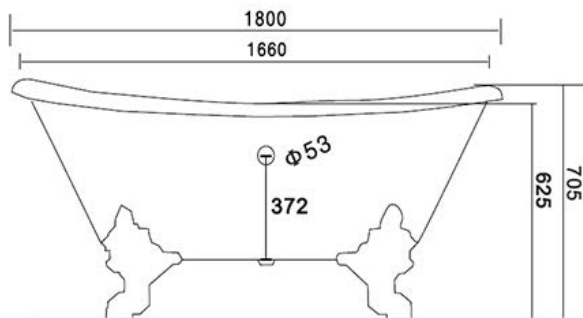

Picture for Bath style reference only

B-71-1 THE MILAN

The graceful lines of this classic roll top bath captures the subtle elegance of a bygone era.

The freestanding ornate claw feet provide just the right amount of drama and look stunning in an open, loft style residence where the Milan looks especially sensational in a painted finish.

B-71-1 THE MILAN TECHNICAL SPECIFICATION

BATHTUB

Size:	1800 x 790 x 705mm
Standard Finish:	White Primer Exterior
Finish Options:	RAL or Colour Match
Feet:	Chrome - Options Available
Options:	Two tap holes / No tap holes
Weight:	135 KG
Water Capacity:	225 L

Terms & Conditions

The information supplied uses approximate measurements within a tolerance of +/- 4%. Images are property of Arroll Limited, Belfast.