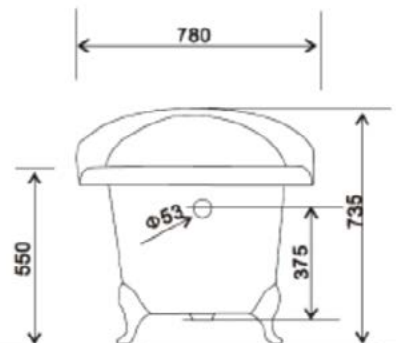

Its ball and claw feet finish the look to adorn any kind of space or style.

B-88 THE BORDEAUX TECHNICAL SPECIFICATION

BATHTUB

Size:	1560 × 780 × 735 mm
Material:	Enamelled cast iron
Standard Finish:	White Primer Exterior
Finish Options:	RAL or Colour Match
Feet:	Chrome - Options Available
Options:	Two tap holes / No tap holes
Weight:	115 KG
Water Capacity:	160 L

Terms & Conditions

The information supplied uses approximate measurements within a tolerance of +/- 4%. Images are property of Arroll Limited, Belfast.

Picture for Bath style reference only

B-88 (1700) THE BORDEAUX

Its ball and claw feet finish the look to adorn any kind of space or style.

B-88 (1700) THE BORDEAUX TECHNICAL SPECIFICATION

BATHTUB

Size:	1700 × 780 × 735 mm
Material:	Enamelled cast iron
Standard Finish:	White Primer Exterior
Finish Options:	RAL or Colour Match
Feet:	Chrome - Options Available
Options:	Two tap holes / No tap holes
Weight:	120 KG
Water Capacity:	170 L

Terms & Conditions

The information supplied uses approximate measurements within a tolerance of +/- 4%. Images are property of Arroll Limited, Belfast.