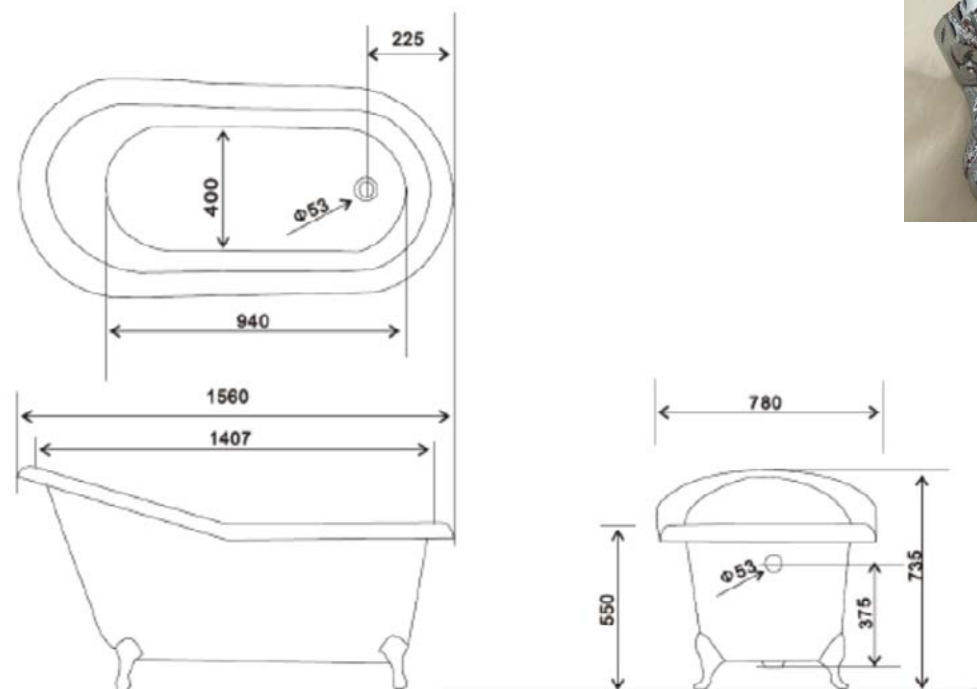

Picture for Bath style reference only

B-88 THE BORDEAUX

This comfortable, single ended slipper bath is the ultimate in luxurious relaxation. Ideal for sitting up and reading or simply bathing by candlelight, its beautiful proportions allow you to soak away the stresses of the day.

Its ball and claw feet finish the look to adorn any kind of space or style.

B-88 THE BORDEAUX TECHNICAL SPECIFICATION

BATHTUB

Size:	1560 × 780 × 735 mm
Material:	Enamelled cast iron
Standard Finish:	White Primer Exterior
Finish Options:	RAL or Colour Match
Feet:	Chrome - Options Available
Options:	Two tap holes / No tap holes
Weight:	115 KG
Water Capacity:	160 L

Terms & Conditions

The information supplied uses approximate measurements within a tolerance of +/- 4%. Images are property of Arroll Limited, Belfast.

Picture for Bath style reference only

B-88 (1700) THE BORDEAUX

Its ball and claw feet finish the look to adorn any kind of space or style.

B-88 (1700) THE BORDEAUX TECHNICAL SPECIFICATION

BATHTUB

Size:	1700 × 780 × 735 mm
Material:	Enamelled cast iron
Standard Finish:	White Primer Exterior
Finish Options:	RAL or Colour Match
Feet:	Chrome - Options Available
Options:	Two tap holes / No tap holes
Weight:	120 KG
Water Capacity:	170 L