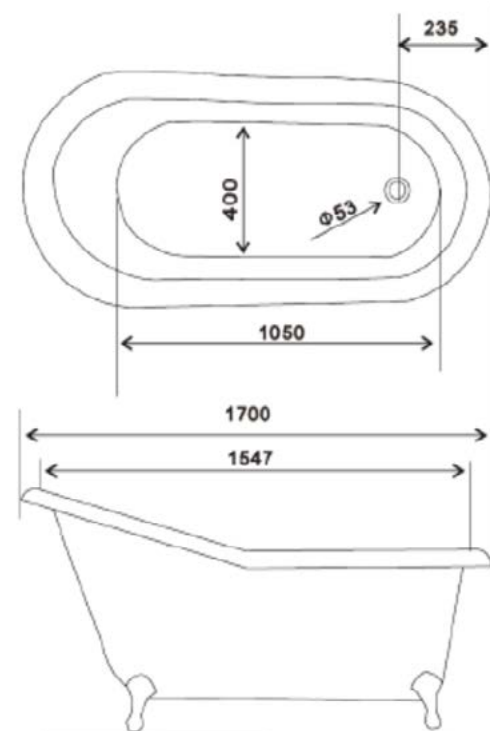

Its ball and claw feet finish the look to adorn any kind of space or style.

B-88 THE BORDEAUX TECHNICAL SPECIFICATION

BATHTUB

Size:	1560 × 780 × 735 mm
Material:	Enamelled cast iron
Standard Finish:	White Primer Exterior
Finish Options:	RAL or Colour Match
Feet:	Chrome - Options Available
Options:	Two tap holes / No tap holes
Weight:	115 KG
Water Capacity:	160 L

Terms & Conditions

The information supplied uses approximate measurements within a tolerance of +/- 4%. Images are property of Arroll Limited, Belfast.

Picture for Bath style reference only

B-88 (1700) THE BORDEAUX

Its ball and claw feet finish the look to adorn any kind of space or style.

B-88 (1700) THE BORDEAUX TECHNICAL SPECIFICATION

BATHTUB

Size:	1700 × 780 × 735 mm
Material:	Enamelled cast iron
Standard Finish:	White Primer Exterior
Finish Options:	RAL or Colour Match
Feet:	Chrome - Options Available
Options:	Two tap holes / No tap holes
Weight:	120 KG
Water Capacity:	170 L

Terms & Conditions

The information supplied uses approximate measurements within a tolerance of +/- 4%. Images are property of Arroll Limited, Belfast.