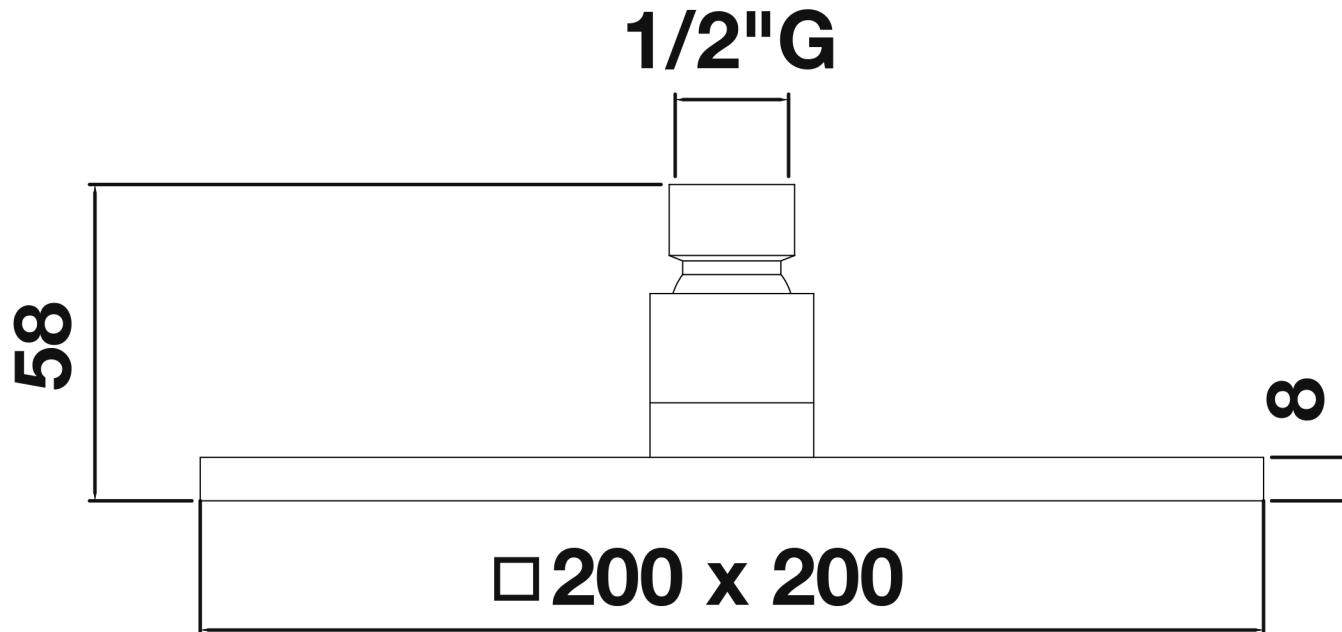

Elvo Series

Elvo Square Rain Shower Head Matt Black 200sq 8mm

TEV-305-MN - Matt Black

tissino

Designed to Inspire
Made to Experience

tissino

T 0345 582 8000
E info@tissino.co.uk
W tissino.co.uk

2 Lyncastle Road
Appleton Thorn
Warrington WA4 4SN