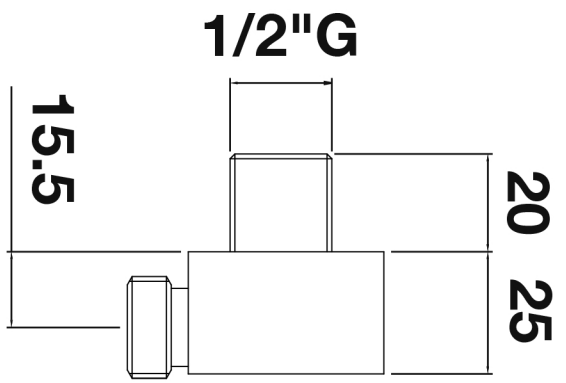

Elvo Series

TISSINO

Designed to Inspire
Made to Experience

Elvo Square Outlet Elbow

TEV-304-CP - Chrome
TEV-304-MN - Matt Black

TISSINO

T 0345 582 8000
E info@tissino.co.uk
W tissino.co.uk

2 Lyncastle Road
Appleton Thorn
Warrington WA4 4SN