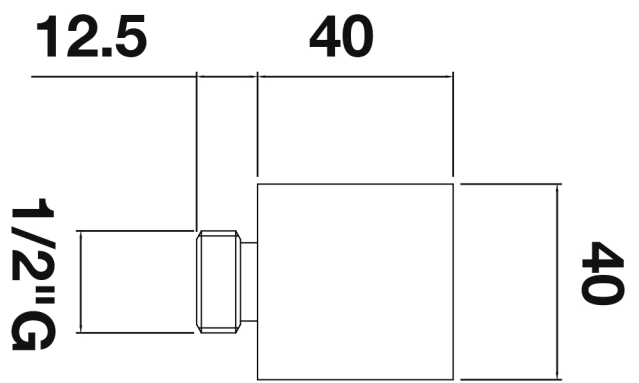

Elvo Series

TISSINO

Designed to Inspire
Made to Experience

Elvo Square Outlet Elbow

TEV-304-CP - Chrome
TEV-304-MN - Matt Black

TISSINO

T 0345 582 8000
E info@tissino.co.uk
W tissino.co.uk

2 Lyncastle Road
Appleton Thorn
Warrington WA4 4SN