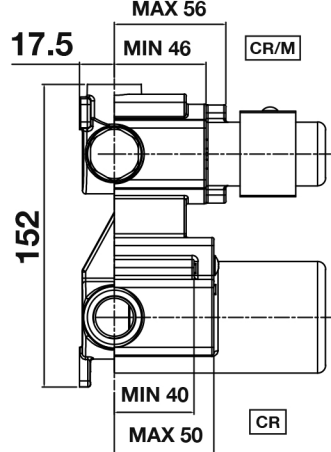

Elvo Series

TISSINO

Designed to Inspire
Made to Experience

Elvo Dual handle thermostatic shower valve with diverter (3 outlets) - Square

TEV-203-CP - Chrome
TEV-203-MN - Matt Black

tissino

T 0345 582 8000
E info@tissino.co.uk
W tissino.co.uk