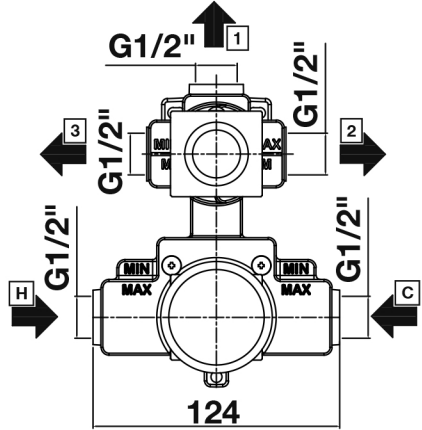

Elvo Series

TISSINO

Designed to Inspire
Made to Experience

Elvo Dual handle thermostatic shower valve with diverter (3 outlets) - Square

TEV-203-CP - Chrome
TEV-203-MN - Matt Black

tissino

T 0345 582 8000
E info@tissino.co.uk
W tissino.co.uk