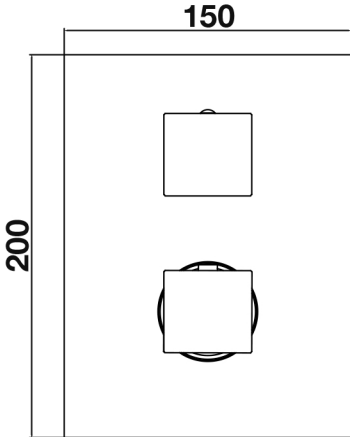

Elvo Series

TISSINO

Designed to Inspire
Made to Experience

Elvo Dual handle thermostatic shower valve with diverter (3 outlets) - Square

TEV-203-CP - Chrome
TEV-203-MN - Matt Black

tissino

T 0345 582 8000
E info@tissino.co.uk
W tissino.co.uk