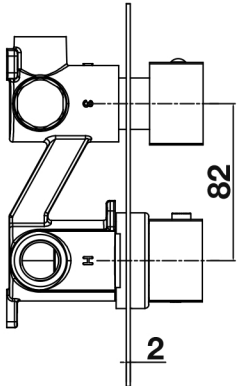

Elvo Series

TISSINO

Designed to Inspire
Made to Experience

Elvo Dual handle thermostatic shower valve with diverter (3 outlets) - Square

TEV-203-CP - Chrome
TEV-203-MN - Matt Black

tissino

T 0345 582 8000
E info@tissino.co.uk
W tissino.co.uk