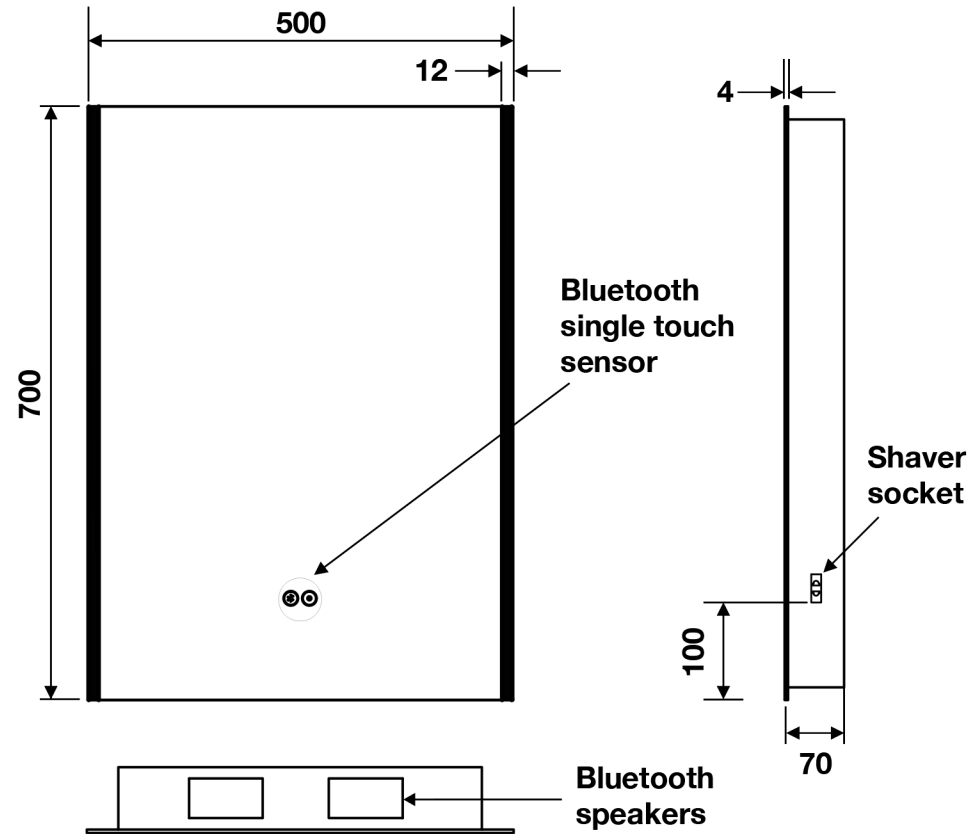

Angelo Series

50cm Mirror with LED & Bluetooth

TISSINO

Designed to Inspire
Made to Experience

TISSINO

T 0345 582 8000
E info@tissino.co.uk
W tissino.co.uk

2 Lyncastle Road
Appleton Thorn
Warrington WA4 4SN

We reserve the right to
change this information
without prior notice