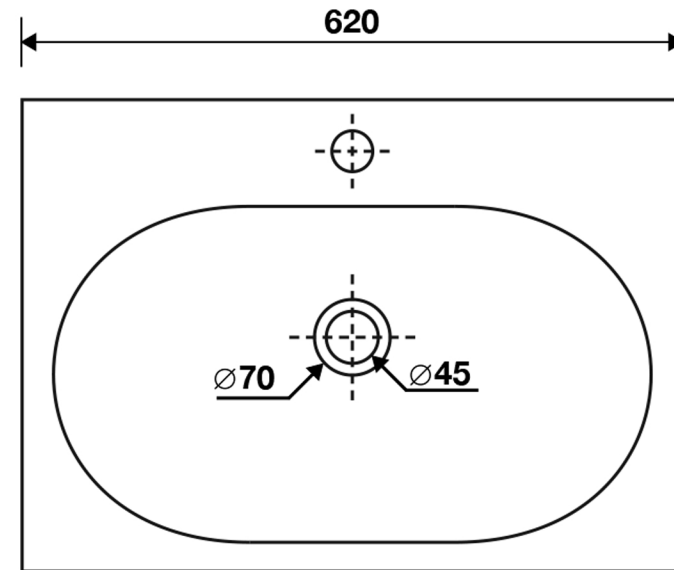

Angelo Series

600mm washbasin 1TH

TAN- 212

TISSINO

Designed to Inspire
Made to Experience

Tap hole diameter 35mm

TISSINO

T 0345 582 8000
E info@tissino.co.uk
W tissino.co.uk