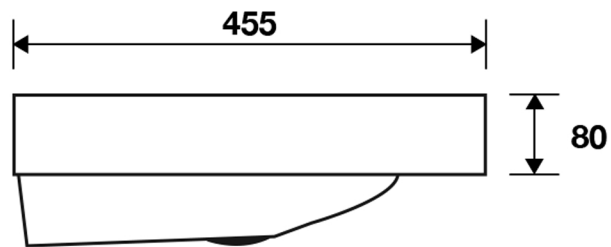

Angelo Series

600mm washbasin 1TH

TAN- 212

TISSINO

Designed to Inspire
Made to Experience

Tap hole diameter 35mm

TISSINO

T 0345 582 8000
E info@tissino.co.uk
W tissino.co.uk